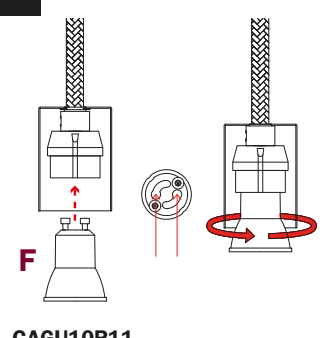

IF THE EXTERNAL FLEXIBLE CABLE OF THIS LUMINAIRE IS DAMAGED, IT SHALL BE EXCLUSIVELY REPLACED BY THE MANUFACTURER OR HIS SERVICE AGENT OR A SIMILAR QUALIFIED PERSON IN ORDER TO AVOID HAZARDS

F

1

2

min 70
max 80 mm

3

4

5

6

7

8

9

10

n°1 CAGU10R11

MR11 GU10
LED BULBS
Ø max 35mm