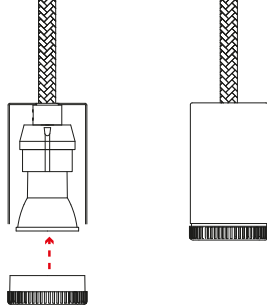

IF THE EXTERNAL FLEXIBLE CABLE OF THIS LUMINAIRE IS DAMAGED, IT SHALL BE EXCLUSIVELY REPLACED BY THE MANUFACTURER OR HIS SERVICE AGENT OR A SIMILAR QUALIFIED PERSON IN ORDER TO AVOID HAZARDS

F

1

2

min 70
max 80 mm

3

4

5

6

7

8

9

10

n°1 CAGU10R11

MR11 GU10
LED BULBS
Ø max 35mm