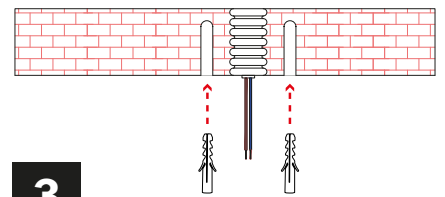

IF THE EXTERNAL FLEXIBLE CABLE OF THIS LUMINAIRE IS DAMAGED, IT SHALL BE EXCLUSIVELY REPLACED BY THE MANUFACTURER OR HIS SERVICE AGENT OR A SIMILAR QUALIFIED PERSON IN ORDER TO AVOID HAZARDS

F

1

2

min 70
max 80 mm