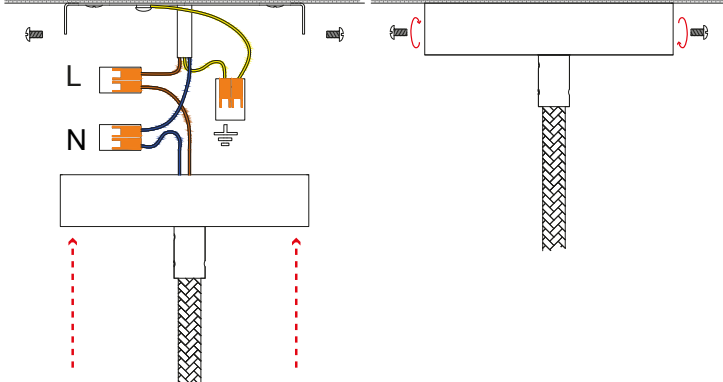

IF THE EXTERNAL FLEXIBLE CABLE OF THIS LUMINAIRE IS DAMAGED, IT SHALL BE EXCLUSIVELY REPLACED BY THE MANUFACTURER OR HIS SERVICE AGENT OR A SIMILAR QUALIFIED PERSON IN ORDER TO AVOID HAZARDS

F

1

2

min 70
max 80 mm

3

4

5

6

7

8

9

10

n°1 CAGU10R11

MR11 GU10
LED BULBS
Ø max 35mm