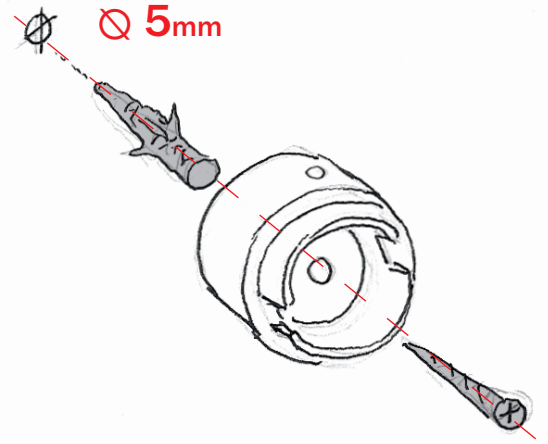

FILE SYSTEM B

1 x MAX 15W
220 - 240V

ca creative
cables

1

2

3

4

5