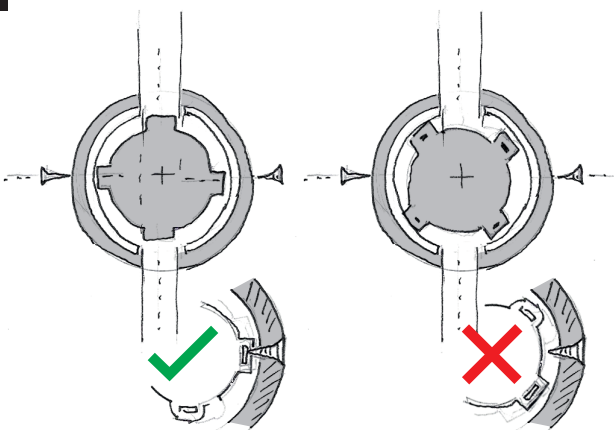

FILE SYSTEM B

1 x MAX 15W
220 - 240V

ca creative
cables

1

2

3

4

5

6

7

8