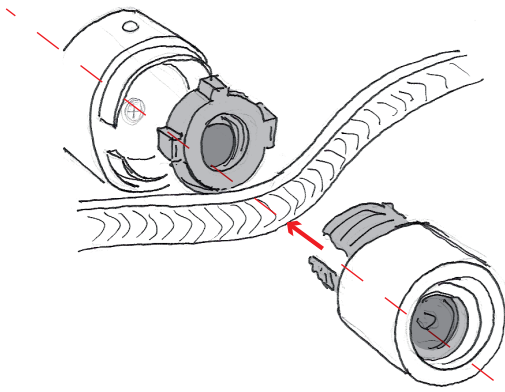

FILE SYSTEM B

1 x MAX 15W
220 - 240V

ca creative
cables

1

2

3

4

5