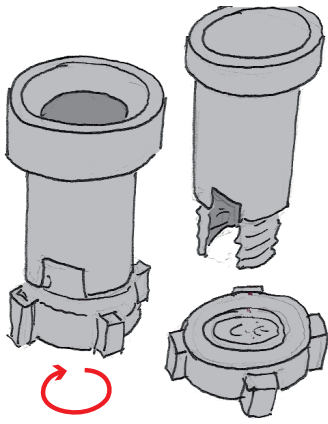

FILE SYSTEM B

1 x MAX 15W
220 - 240V

ca creative
cables

1

2

3

4

5