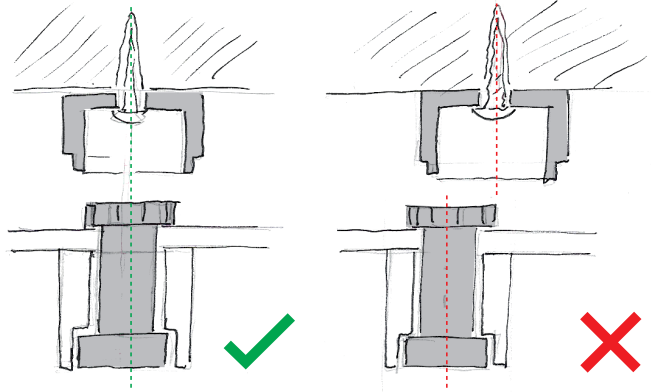

FILE SYSTEM B

1 x MAX 15W
220 - 240V

ca creative
cables

1

2

3

4

5