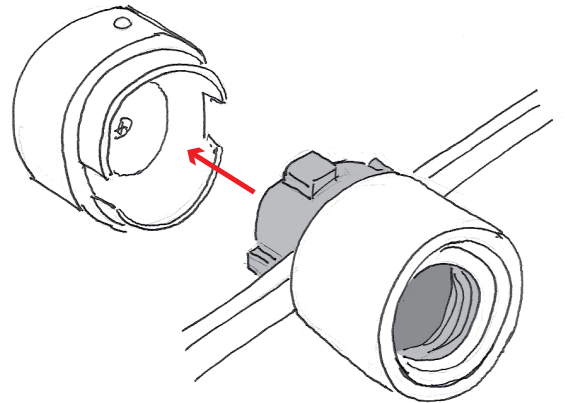

FILE SYSTEM B

1 x MAX 15W
220 - 240V

ca creative
cables

1

2

3

4

5

6

7

8