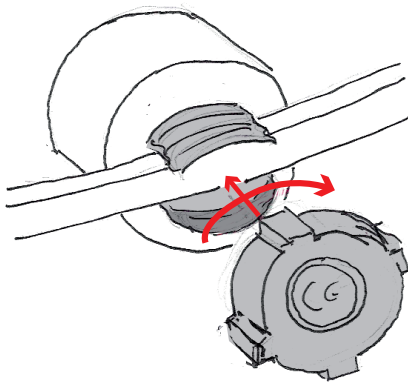

FILE SYSTEM B

1 x MAX 15W
220 - 240V

ca creative
cables

1

2

3

4

5