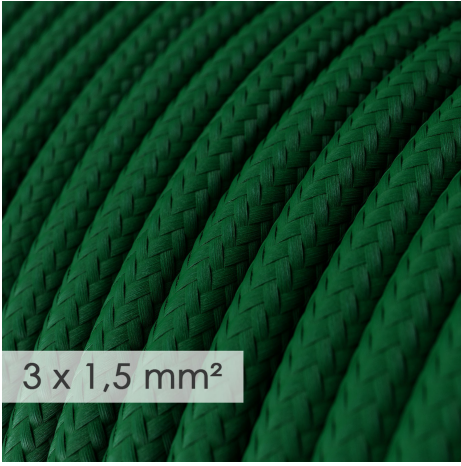

Product short description:

Do you need more power?

This large section cable is a heavier gauge at 15 AWG with 3 conductors and is covered by Emerald Rayon RM21. It is perfect to create extension cords, power cords or to bring power to your electrical appliances.

Available on request in all Creative-Cables' fabric coverings, with a minimum order of 330 feet.

Product description:

Technical specifications:

15/3 AWG.

DOUBLE INSULATED Round Flexible Cable covered by Emerald Rayon RM21 under textile braid.

Product features:

Style: Round

Fabric: Rayon

Usage: Heavy Gauge Fabric Cables

Maincolor: Green

Pattern: Solid

Product gallery:

3 x 1,5 mm²