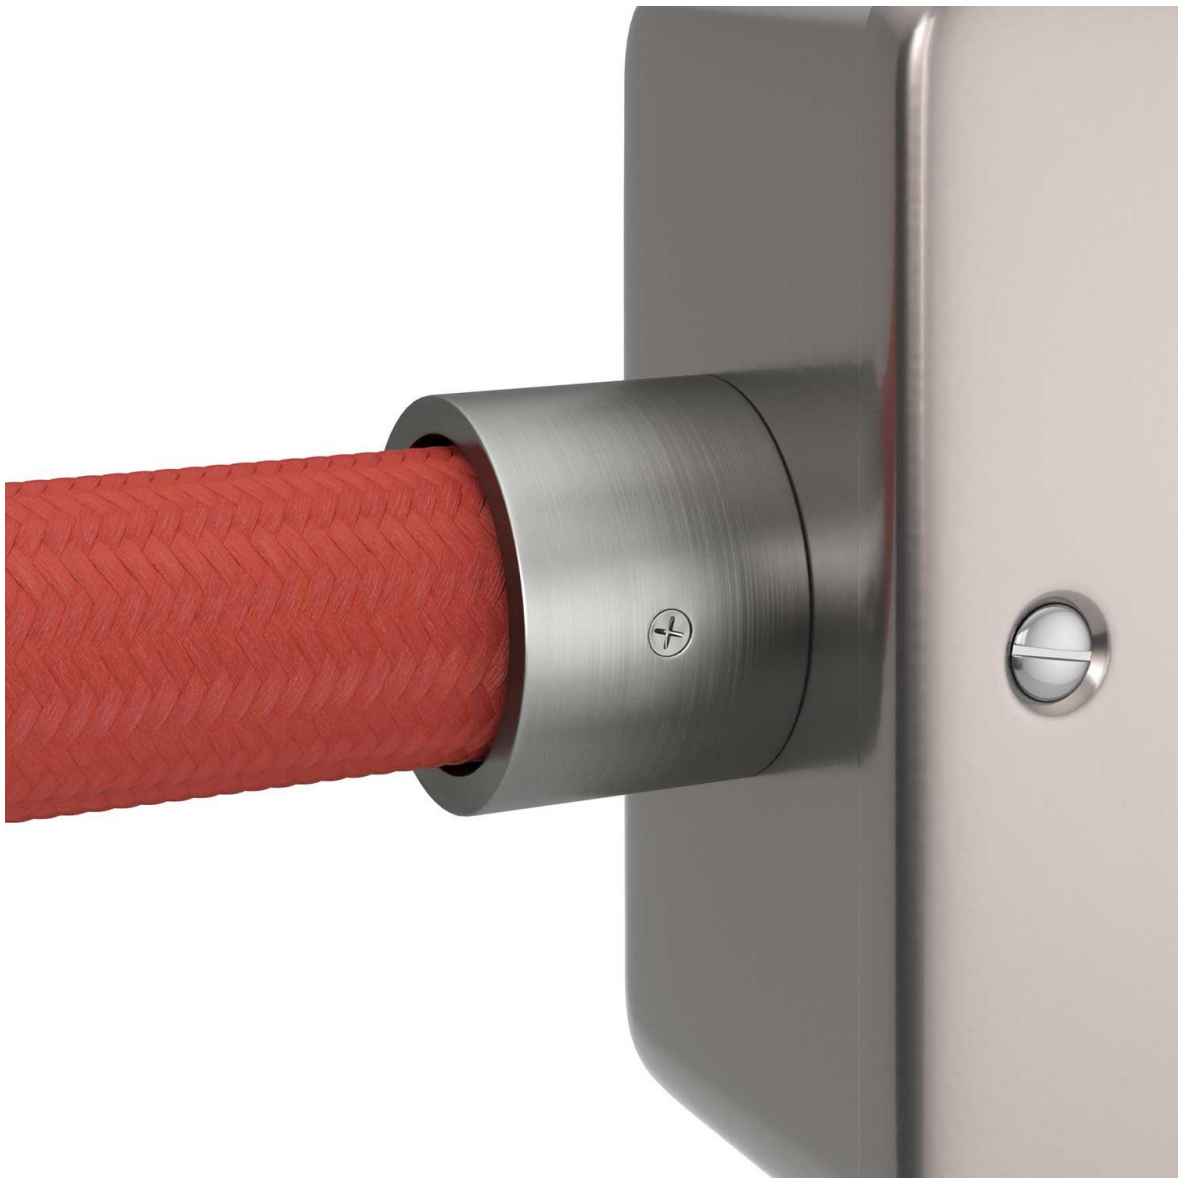

Reference: TERM3ZI  
EAN13: 8057730647922

**Product title:**

Zinc-plated metal threaded cable terminal for 20 mm Creative-Tube, screw clamps included

**Product attributes:**

**Product image:**

**Product price:**

\$7.20 tax included

**Product short description:**

This metal terminal is needed to connect our 20 mm Creative-Tubes to junction boxes, creating charming installations on your wall.

Made of metal with a zinc-plated finish, the terminal is mounted directly on the junction box and is equipped with screw clamps to secure the end of the Creative-Tubes.

**Product description:**

Cable Terminal for 20 mm Creative-Tube

Material: metal with zinc-plated finish

Diameter: 20 mm

Thread: M20x1,5

**Product features:**

Material: Metal

**Product gallery:**