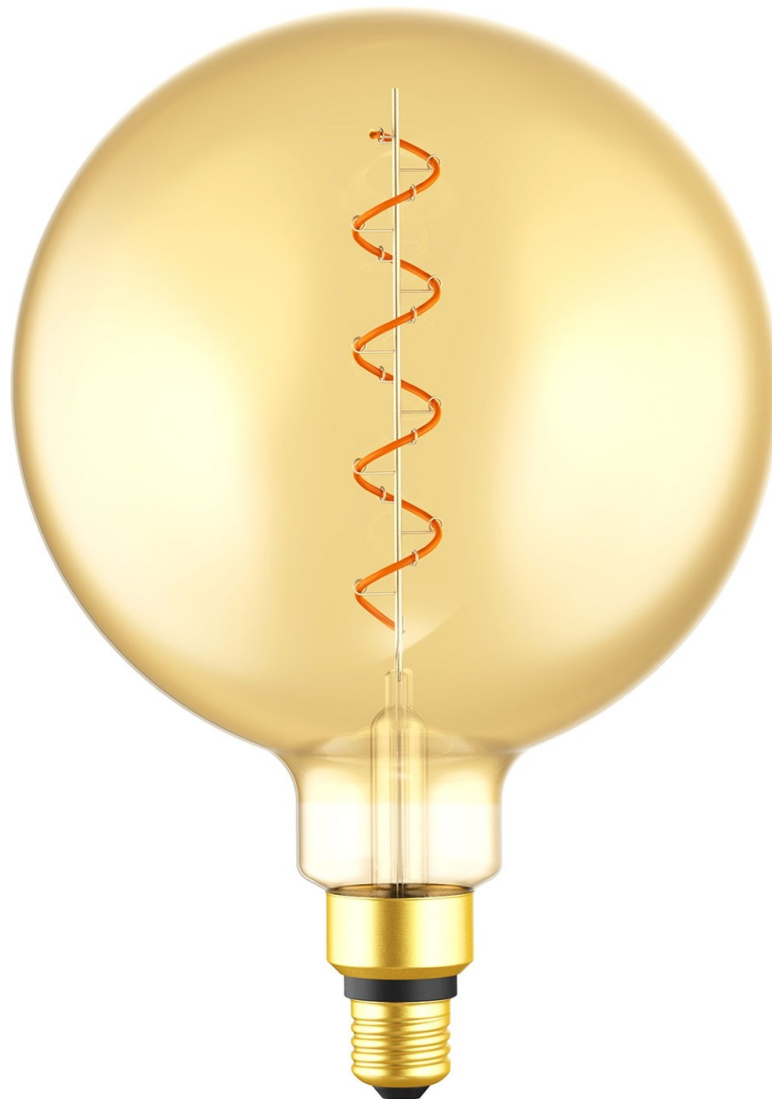

Reference: DG-G200-AMBER  
EAN13: 8055681815650

**Product title:**

LED Light Bulb Amber Globe G63 5.5W 300Lm E26 2000K Dimmable - G200 Globe

**Product attributes:**

**Product image:**

**Product price:**

\$33.92 tax included

**Product short description:**

This Giant Globe light bulb brings a warm and inviting ambiance to any space. Its spiral LED filament offers energy efficiency and long-lasting performance.

Perfect for residential or commercial use, this oversized bulb is guaranteed for 2 years, ensuring reliability and style.

**Product description:**

**Technical data:**

Bulb Fitting: E26  
Diameter: 7.87"  
Light Color: 2000K  
Voltage: 120  
Light Bulb Type: LED  
Wattage: 5.5  
Lumens: 300  
Shape: G200  
Dimmable: Yes  
Glass: Amber

**Product features:**

Fitting: E26  
Watt: 5.5W  
Volt: 120V  
Color Temperature: 2000K  
Adjustment: Dimmable  
Light bulb type: Led  
Diameter: 7.87"  
Lumen: 300 Lm

**Product gallery:**