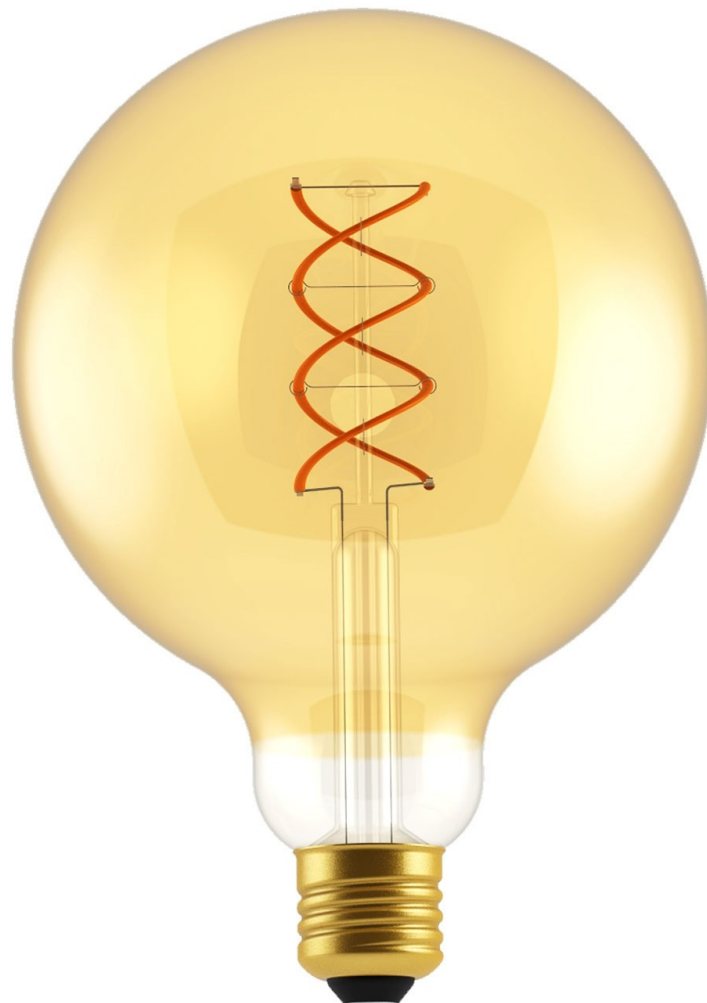

Reference: DG-G125-AMBER
EAN13: 8050997778262

Product title:

LED Light Bulb Clear Globe G40 5.5W 250Lm E26 2000K Dimmable - G40 Globe

Product attributes:

Product image:

Product price:

\$8.58 tax included

Product short description:

These large G40 Globe light bulbs with clear glass are perfect for creating a warm and inviting atmosphere. The spiral LED filament ensures energy efficiency while maintaining a stylish appearance.

Suitable for both home and business use, this bulb offers a bright yet soft glow, ideal for various settings.

Product description:

Technical data:

Bulb Fitting: E26
Diameter: 5"
Light Color: 2000K
Voltage: 120
Light Bulb Type: LED
Wattage: 5.5
Lumens: 250
Shape: G40
Dimmable: Yes
European Size: G125
Glass: Clear

Product features:

Fitting: E26
Watt: 5.5W
Volt: 120V
Color Temperature: 2000K
Adjustment: Dimmable
Light bulb type: Led
Diameter: 5"
Lumen: 250 Lm

Product gallery: