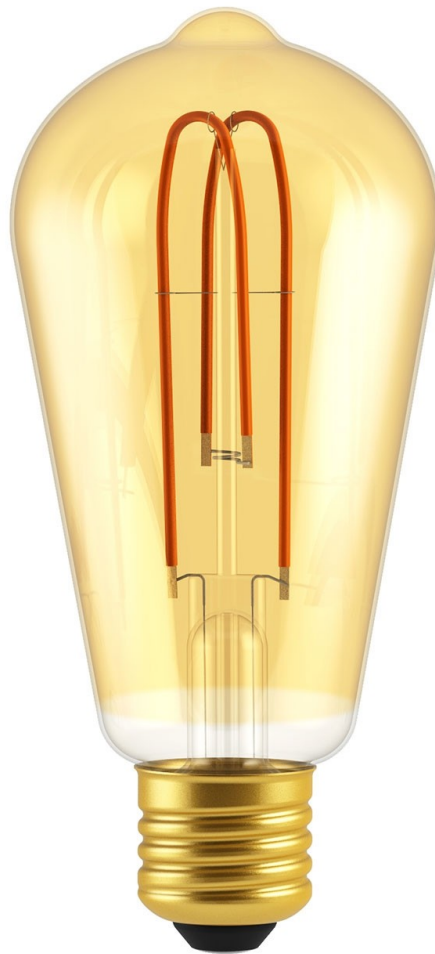

Reference: DG-ST64-AMBER  
EAN13: 8055681815711

**Product title:**

LED Light Bulb Amber Edison ST21 5.5W 250Lm E26 2000K Dimmable - ST21  
Looping Filament

**Product attributes:**

**Product image:**

**Product price:**

\$7.35 tax included

**Product short description:**

Reimagine classic lighting with our amber ST21 Edison LED bulb. Combining a vintage design with a modern LED looping filament, this bulb delivers both style and energy efficiency.

Emitting 250 lumens of warm light (2000K) with a 2.51-inch diameter, this 5.5-watt bulb is perfect for creating a cozy ambiance. It's dimmable and comes with a 2-year warranty for reliable performance.

**Product description:****Technical data:**

Bulb Fitting: E26  
Diameter: 2.51"  
Light Color: 2000K  
Voltage: 120  
Light Bulb Type: LED  
Wattage: 5.5  
Lumens: 250  
Shape: ST21  
Dimmable: Yes  
European Size: ST64  
Glass: Amber