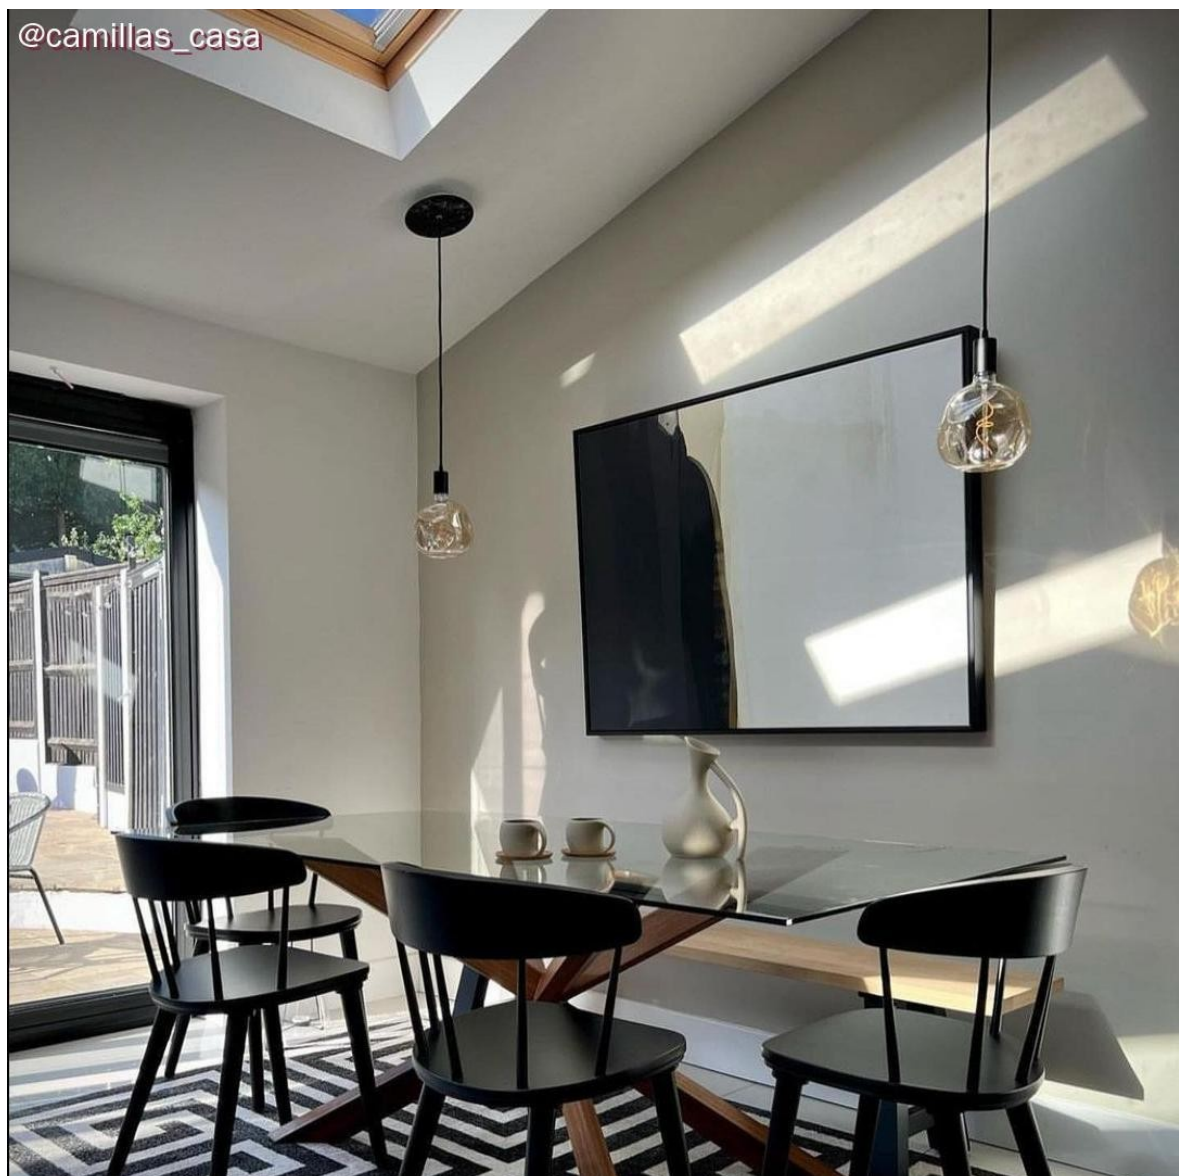

Reference: KROR201F103

EAN13: 8057730842280

Product title:

1 Hole - LARGE Round Ceiling Canopy Kit - Rose One System

Product attributes:

Decoration: Matt White, Matt Black, Marble Marquina, Marble Carrara, Concrete, Satin Brass Dibond, Satin Copper Dibond, Satin Steel Dibond, Wood, Anthracite, Mirror, Yellow mustard, Soft blue, Petrol, Soft Green

Ceiling Rose Colour: White, Black

Product image:

Product price:

\$29.30 tax included

Product short description:

This Rose One Canopy Kit comes with EVERYTHING you need to make your own single hole pendant light utilizing our LARGE round Rose One Canopy & Cover.

This Rose One Canopy Kit includes the following: a LARGE Rose One Cover (7.87" diameter) with pre-drilled hole; a LARGE Extra Deep Rose One Canopy (4.7" diameter); cable clamp strain reliefs; and all brackets & mounting hardware.

Product description:**Technical data for LARGE Round Ceiling Canopy Kit - Rose One System**

- LARGE Extra Deep Rose One Ceiling Canopy
- Diameter: 4.7 inches
- Height: 1.38 inches
- Material: metal
- Bracket fasteners
- 4 Caps and 4 rubber grommets are included for side holes