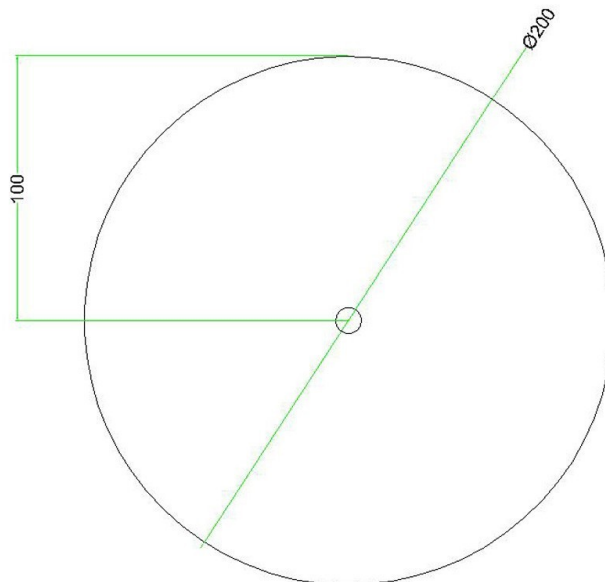

Reference: KROR201F104

EAN13: 8057730842297

Product title:

1 Hole - LARGE Round Ceiling Canopy Kit - Rose One System

Product attributes:

Decoration: Matt White, Matt Black, Marble Marquina, Marble Carrara, Concrete, Satin Brass Dibond, Satin Copper Dibond, Satin Steel Dibond, Wood, Anthracite, Mirror, Yellow mustard, Soft blue, Petrol, Soft Green

Ceiling Rose Colour: White, Black

Product image: