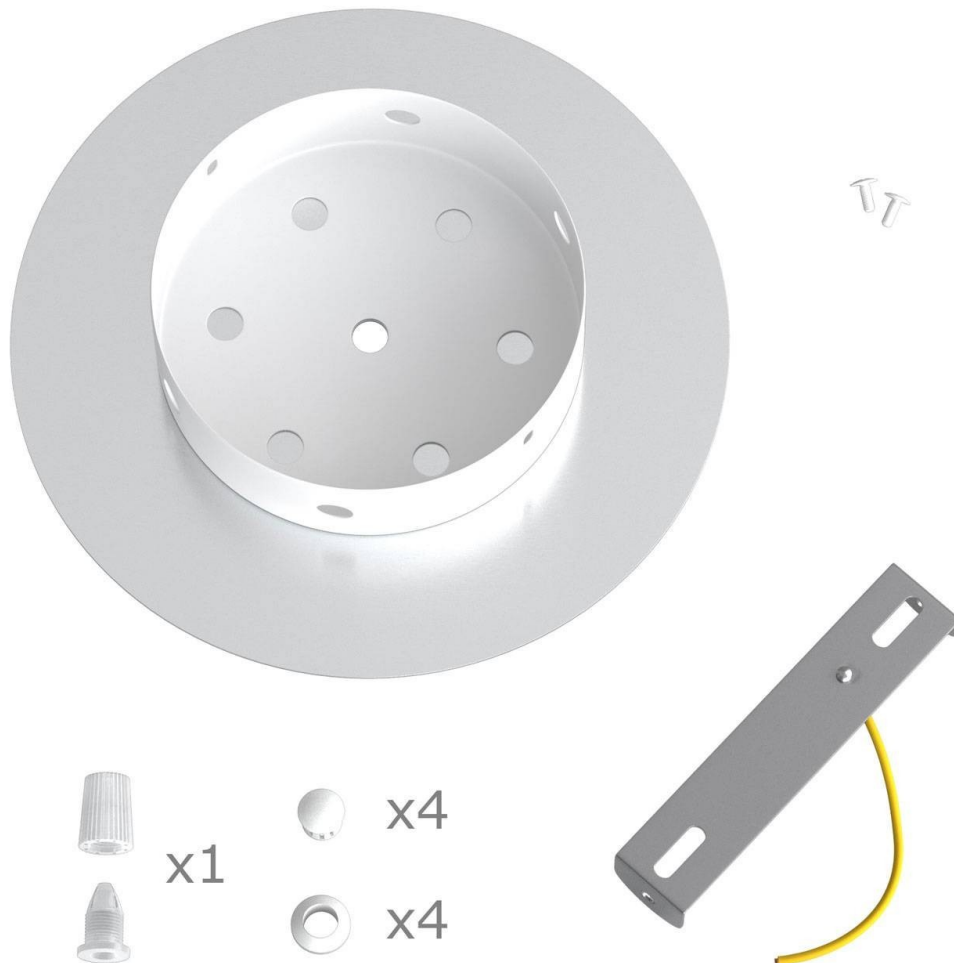

Reference: KROR201F105

EAN13: 8057730842303

Product title:

1 Hole - LARGE Round Ceiling Canopy Kit - Rose One System

Product attributes:

Decoration: Matt White, Matt Black, Marble Marquina, Marble Carrara, Concrete, Satin Brass Dibond, Satin Copper Dibond, Satin Steel Dibond, Wood, Anthracite, Mirror, Yellow mustard, Soft blue, Petrol, Soft Green

Ceiling Rose Colour: White, Black

Product image:

Product price:

\$29.30 tax included

Product short description:

This Rose One Canopy Kit comes with EVERYTHING you need to make your own single hole pendant light utilizing our LARGE round Rose One Canopy & Cover.

Product description:**Technical data for LARGE Round Ceiling Canopy Kit - Rose One System**

- LARGE Extra Deep Rose One Ceiling Canopy
- Diameter: 4.7 inches
- Height: 1.38 inches
- Material: metal
- Bracket fasteners
- 4 Caps and 4 rubber grommets are included for side holes

- LARGE Rose One Cover
- Material: aluminum or dibond
- Diameter: 7.87 inches
- Hole diameters: 10 mm (3/8")
- Thickness: if aluminum 1 mm, if dibond 3 mm
- Clear plastic cable clamp strain reliefs included (1 per hole)