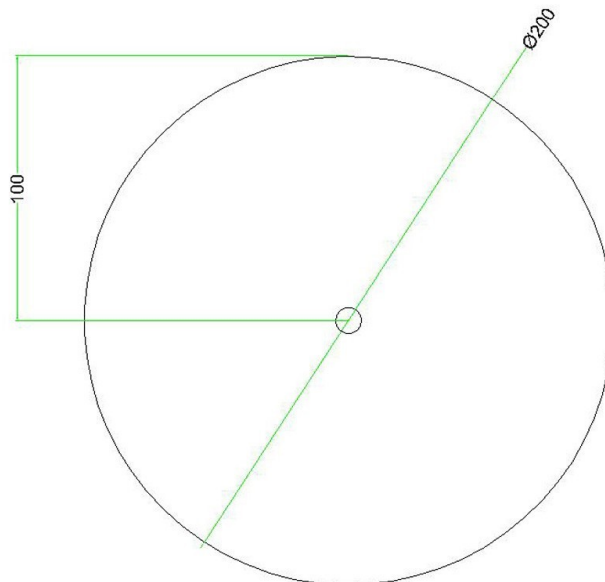

Reference: KROR201F107

EAN13: 8057730862387

Product title:

1 Hole - LARGE Round Ceiling Canopy Kit - Rose One System

Product attributes:

Decoration: Matt White, Matt Black, Marble Marquina, Marble Carrara, Concrete, Satin Brass Dibond, Satin Copper Dibond, Satin Steel Dibond, Wood, Anthracite, Mirror, Yellow mustard, Soft blue, Petrol, Soft Green

Ceiling Rose Colour: White, Black

Product image: