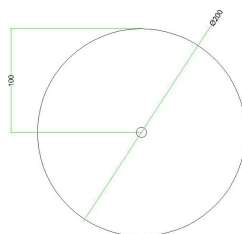

Product features:

Material: Metal

Material: Dibond

Material: Aluminium

Product gallery: