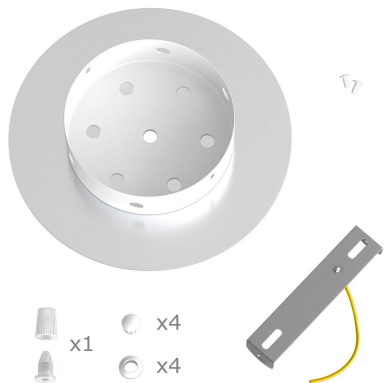

What sets this apart from our regular pendant light canopies is that this is a two part system with an extra deep ceiling canopy that allows for easier wiring of connections, as well as a wide cover over the canopy that allows you to create pendant lights, swag chandeliers, cluster lights and more with even greater impact.

This Rose One Canopy Kit includes the following: a LARGE Rose One Cover (7.87" diameter) with pre-drilled hole; a LARGE Extra Deep Rose One Canopy (4.7" diameter); cable clamp strain reliefs; and all brackets & mounting hardware.

**Product description:****Technical data for LARGE Round Ceiling Canopy Kit - Rose One System**

- LARGE Extra Deep Rose One Ceiling Canopy
- Diameter: 4.7 inches
- Height: 1.38 inches
- Material: metal
- Bracket fasteners
- 4 Caps and 4 rubber grommets are included for side holes
  
- LARGE Rose One Cover
- Material: aluminum or dibond
- Diameter: 7.87 inches
- Hole diameters: 10 mm (3/8")
- Thickness: if aluminum 1 mm, if dibond 3 mm
- Clear plastic cable clamp strain reliefs included (1 per hole)

The Rose One System is Patent Pending

**Product features:**

Material: Metal

Material: Dibond

Material: Aluminium

**Product gallery:**

- x1
- x4
- x4