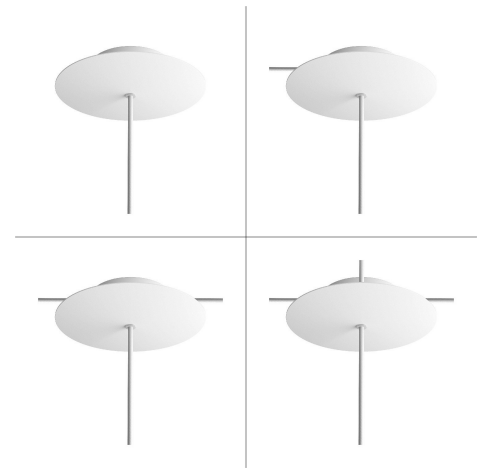

What sets this apart from our regular pendant light canopies is that this is a two part system with an extra deep ceiling canopy that allows for easier wiring of connections, as well as a wide cover over the canopy that allows you to create pendant lights, swag chandeliers, cluster lights and more with even greater impact.

This Rose One Canopy Kit includes the following: a LARGE Rose One Cover (7.87" diameter) with pre-drilled hole; a LARGE Extra Deep Rose One Canopy (4.7" diameter); cable clamp strain reliefs; and all brackets & mounting hardware.

**Product description:****Technical data for LARGE Round Ceiling Canopy Kit - Rose One System**

- LARGE Extra Deep Rose One Ceiling Canopy
- Diameter: 4.7 inches
- Height: 1.38 inches
- Material: metal
- Bracket fasteners
- 4 Caps and 4 rubber grommets are included for side holes
  
- LARGE Rose One Cover
- Material: aluminum or dibond
- Diameter: 7.87 inches
- Hole diameters: 10 mm (3/8")
- Thickness: if aluminum 1 mm, if dibond 3 mm
- Clear plastic cable clamp strain reliefs included (1 per hole)

The Rose One System is Patent Pending

**Product features:**

Material: Metal

Material: Dibond

Material: Aluminium

**Product gallery:**

- x1
- x4
- x4