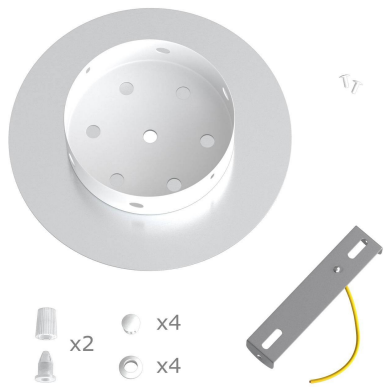

This Rose One Canopy Kit includes the following: a LARGE Rose One Cover (7.87" diameter) with pre-drilled holes; a LARGE Extra Deep Rose One Canopy (4.7" diameter); cable clamp strain reliefs; and all brackets & mounting hardware.

Product description:**Technical data for LARGE Round Ceiling Canopy Kit - Rose One System**

- LARGE Extra Deep Rose One Ceiling Canopy
- Diameter: 4.7 inches
- Height: 1.38 inches
- Material: metal
- Bracket fasteners
- 4 Caps and 4 rubber grommets are included for side holes

- LARGE Rose One Cover
- Material: aluminum or dibond
- Diameter: 7.87 inches
- Hole diameters: 10 mm (3/8")
- Thickness: if aluminum 1 mm, if dibond 3 mm
- Clear plastic cable clamp strain reliefs included (1 per hole)

The Rose One System is Patent Pending

<https://youtu.be/P5N7h5tYtYc>

Product features:

Material: Metal

Material: Dibond

Material: Aluminium

Product gallery:

- x2
- x4
- x4