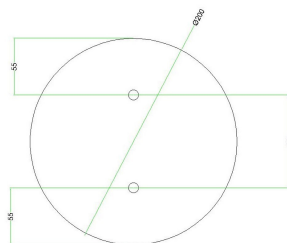

Product features:

Material: Metal

Material: Dibond

Material: Aluminium

Product gallery:

- x2
- x4
- x4