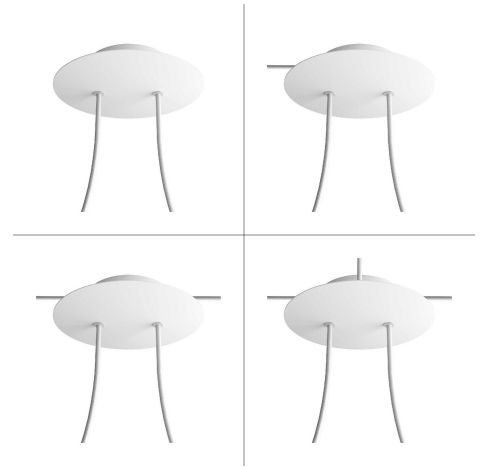

Product features:

Material: Metal

Material: Dibond

Material: Aluminium

Product gallery:

- x2
- x4
- x4