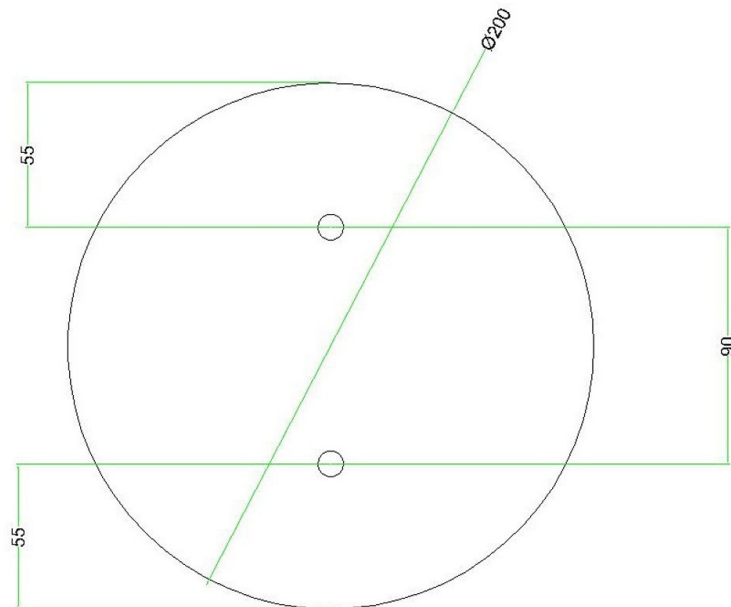

Reference: KROR202F107

EAN13: 8057730862417

Product title:

2 Holes - LARGE Round Ceiling Canopy Kit - Rose One System

Product attributes:

Decoration: Matt White, Matt Black, Marble Marquina, Marble Carrara, Concrete, Satin Brass Dibond, Satin Copper Dibond, Satin Steel Dibond, Wood, Anthracite, Mirror, Yellow mustard, Soft blue, Petrol, Soft Green

Ceiling Rose Colour: White, Black

Product image: