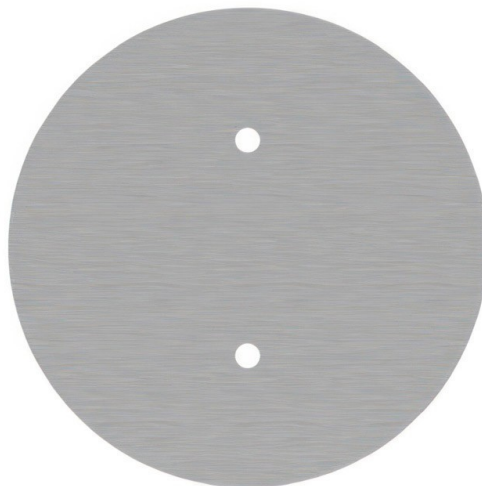

Reference: KROR202F109

EAN13: 8057730862431

Product title:

2 Holes - LARGE Round Ceiling Canopy Kit - Rose One System

Product attributes:

Decoration: Matt White, Matt Black, Marble Marquina, Marble Carrara, Concrete, Satin Brass Dibond, Satin Copper Dibond, Satin Steel Dibond, Wood, Anthracite, Mirror, Yellow mustard, Soft blue, Petrol, Soft Green

Ceiling Rose Colour: White, Black

Product image: