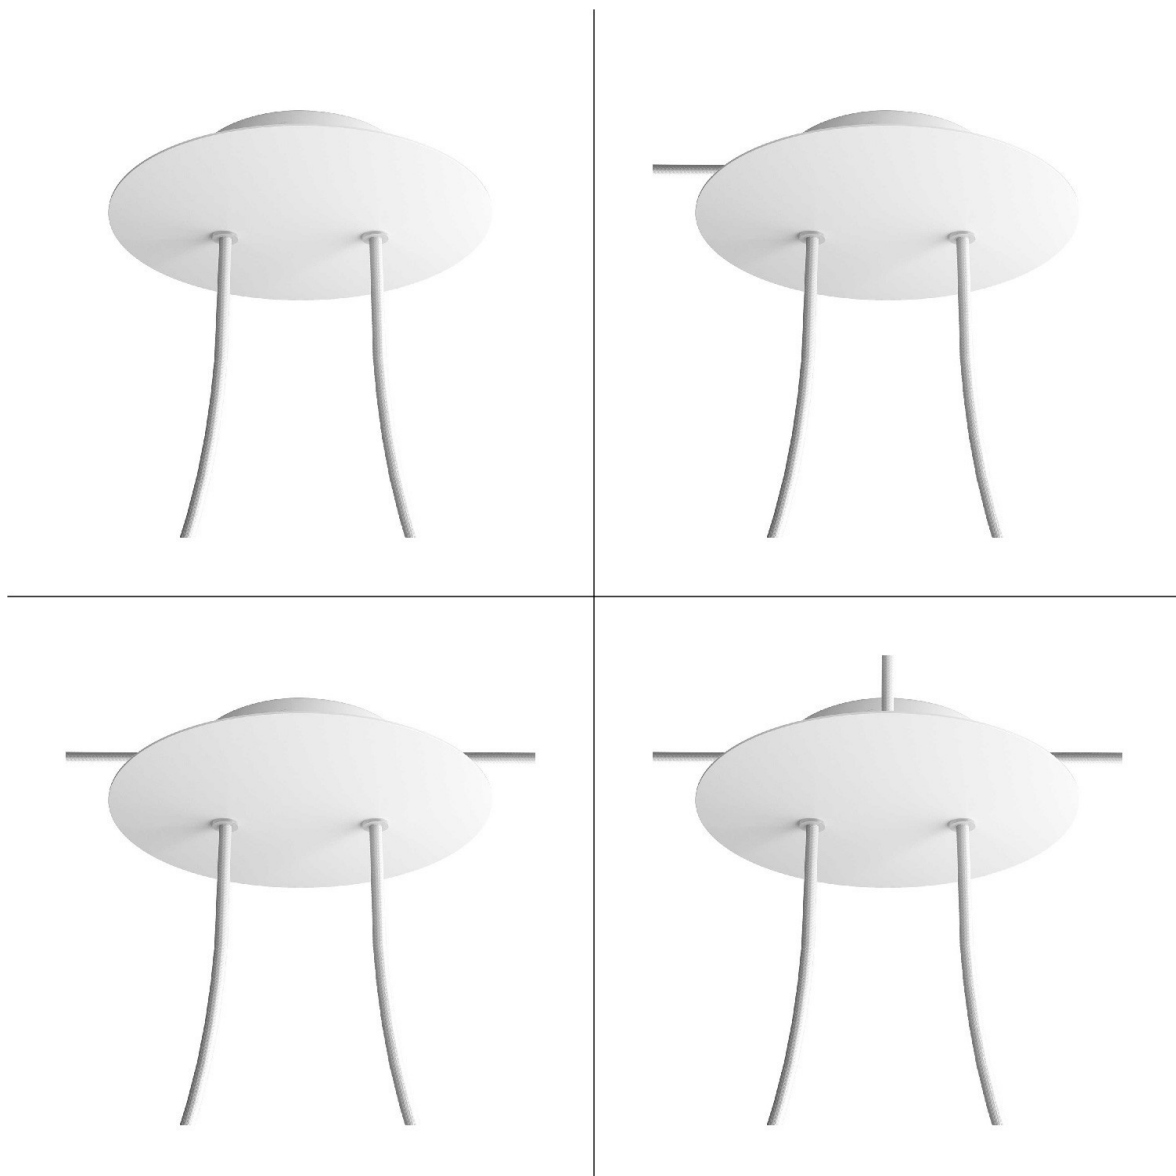

Reference: KROR202F114

EAN13: 8050997073749

Product title:

2 Holes - LARGE Round Ceiling Canopy Kit - Rose One System

Product attributes:

Decoration: Matt White, Matt Black, Marble Marquina, Marble Carrara, Concrete, Satin Brass
Dibond, Satin Copper Dibond, Satin Steel Dibond, Wood, Anthracite, Mirror, Yellow mustard, Soft
blue, Petrol, Soft Green

Ceiling Rose Colour: White, Black

Product image:

Product price:

\$31.00 tax included

Product short description:

This Rose One Canopy Kit comes with EVERYTHING you need to make your own 2 hole pendant light utilizing our LARGE round Rose One Canopy & Cover.

What sets this apart from our regular pendant light canopies is that this is a two part system with an extra deep ceiling canopy that allows for easier wiring of connections, as well as a wide cover over the canopy that allows you to create pendant lights, swag chandeliers, cluster lights and more with even greater impact.

This Rose One Canopy Kit includes the following: a LARGE Rose One Cover (7.87" diameter) with pre-drilled holes; a LARGE Extra Deep Rose One Canopy (4.7" diameter); cable clamp strain reliefs; and all brackets & mounting hardware.