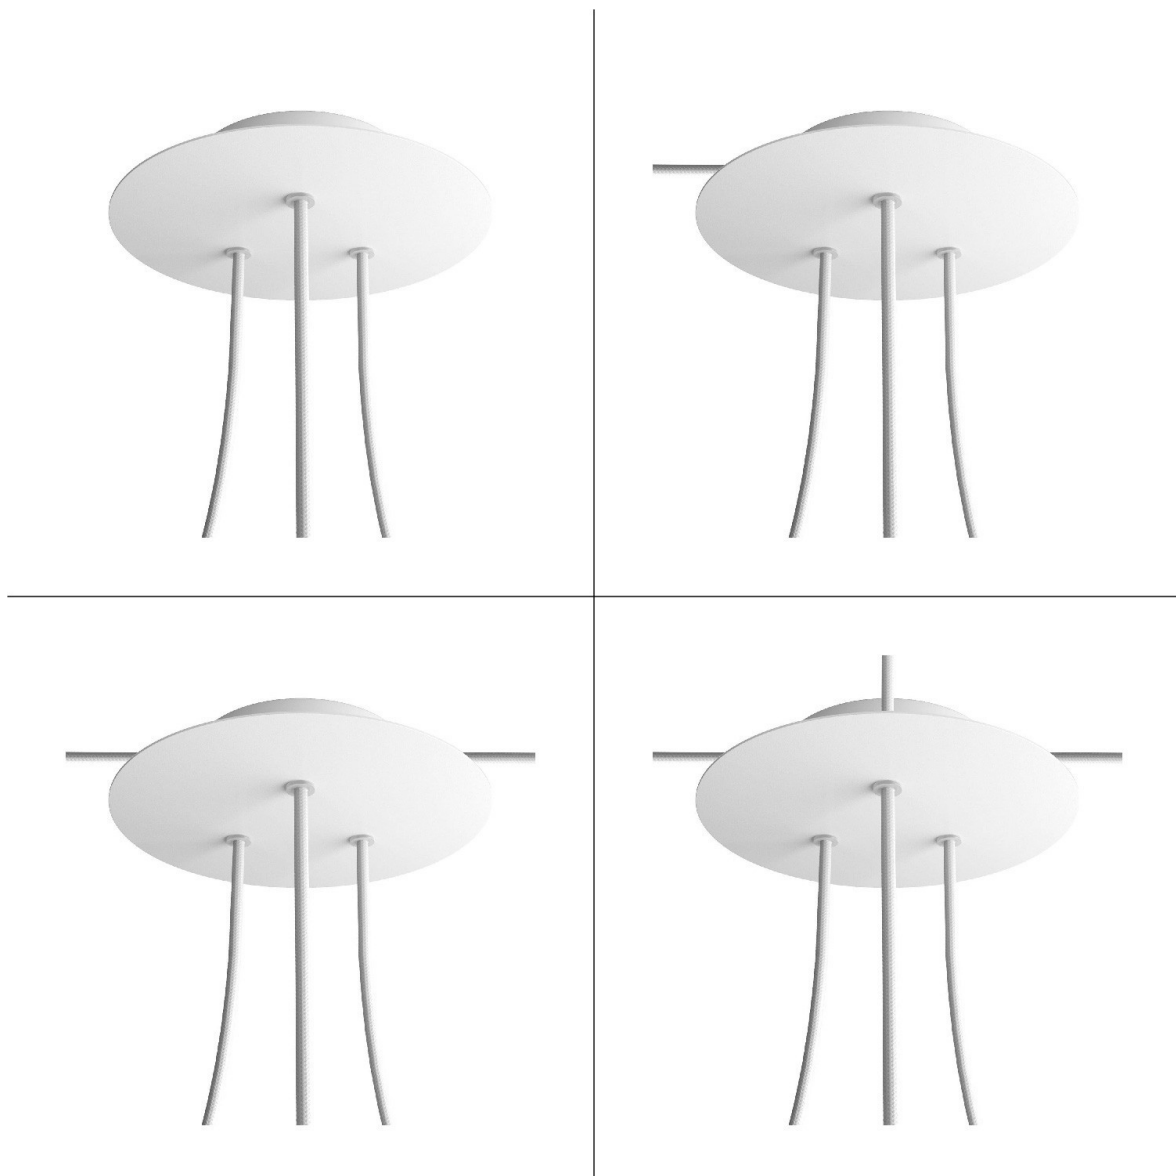

Reference: KROR203TF112

EAN13: 8050997072841

Product title:

3 Holes - LARGE Round Ceiling Canopy Kit - Rose One System

Product attributes:

Decoration: Matt White, Matt Black, Marble Marquina, Marble Carrara, Concrete, Satin Brass Dibond, Satin Copper Dibond, Satin Steel Dibond, Wood, Anthracite, Mirror, Yellow mustard, Soft blue, Petrol, Soft Green

Ceiling Rose Colour: White, Black

Product image:

Product price:

\$32.70 tax included

Product short description:

This Rose One Canopy Kit comes with EVERYTHING you need to make your own 3 hole pendant light utilizing our LARGE round Rose One Canopy & Cover.

What sets this apart from our regular pendant light canopies is that this is a two part system with an extra deep ceiling canopy that allows for easier wiring of connections, as well as a wide cover over the canopy that allows you to create pendant lights, swag chandeliers, cluster lights and more with even greater impact.

Product description:**Technical data for LARGE Round Ceiling Canopy Kit - Rose One System**

- LARGE Extra Deep Rose One Ceiling Canopy
- Diameter: 4.7 inches
- Height: 1.38 inches
- Material: metal
- Bracket fasteners
- 4 Caps and 4 rubber grommets are included for side holes