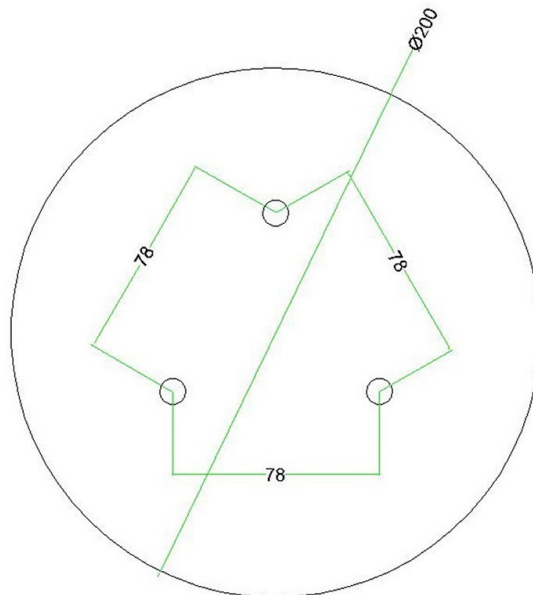

Reference: KROR203TF115

EAN13: 8050997074227

Product title:

3 Holes - LARGE Round Ceiling Canopy Kit - Rose One System

Product attributes:

Decoration: Matt White, Matt Black, Marble Marquina, Marble Carrara, Concrete, Satin Brass Dibond, Satin Copper Dibond, Satin Steel Dibond, Wood, Anthracite, Mirror, Yellow mustard, Soft blue, Petrol, Soft Green

Ceiling Rose Colour: White, Black

Product image: