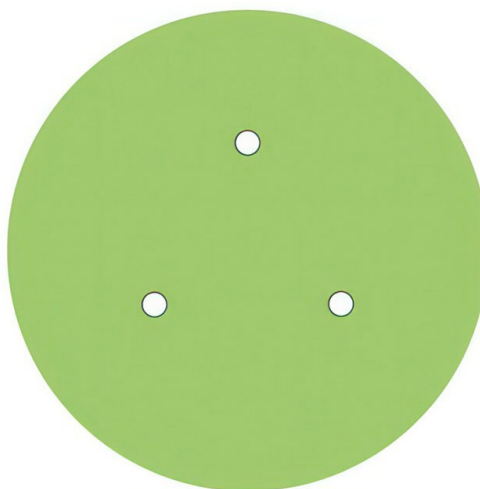

Reference: KROR203TF116

EAN13: 8050997074685

Product title:

3 Holes - LARGE Round Ceiling Canopy Kit - Rose One System

Product attributes:

Decoration: Matt White, Matt Black, Marble Marquina, Marble Carrara, Concrete, Satin Brass Dibond, Satin Copper Dibond, Satin Steel Dibond, Wood, Anthracite, Mirror, Yellow mustard, Soft blue, Petrol, Soft Green

Ceiling Rose Colour: White, Black

Product image:

Product price:

\$32.70 tax included

Product short description:

This Rose One Canopy Kit comes with EVERYTHING you need to make your own 3 hole pendant light utilizing our LARGE round Rose One Canopy & Cover.

Product description:**Technical data for LARGE Round Ceiling Canopy Kit - Rose One System**

- LARGE Extra Deep Rose One Ceiling Canopy
- Diameter: 4.7 inches
- Height: 1.38 inches
- Material: metal
- Bracket fasteners
- 4 Caps and 4 rubber grommets are included for side holes

- LARGE Rose One Cover
- Material: aluminum or dibond
- Diameter: 7.87 inches
- Hole diameters: 10 mm (3/8")
- Thickness: if aluminum 1 mm, if dibond 3 mm
- Clear plastic cable clamp strain reliefs included (1 per hole)