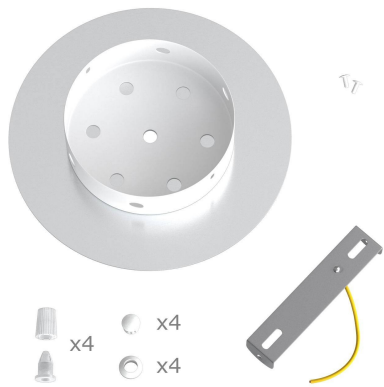

This Rose One Canopy Kit includes the following: a LARGE Rose One Cover (7.87" diameter) with pre-drilled holes; a LARGE Extra Deep Rose One Canopy (4.7" diameter); cable clamp strain reliefs; and all brackets & mounting hardware.

Product description:**Technical data for LARGE Round Ceiling Canopy Kit - Rose One System**

- LARGE Extra Deep Rose One Ceiling Canopy
- Diameter: 4.7 inches
- Height: 1.38 inches
- Material: metal
- Bracket fasteners
- 4 Caps and 4 rubber grommets are included for side holes

- LARGE Rose One Cover
- Material: aluminum or dibond
- Diameter: 7.87 inches
- Hole diameters: 10 mm (3/8")
- Thickness: if aluminum 1 mm, if dibond 3 mm
- Clear plastic cable clamp strain reliefs included (1 per hole)

The Rose One System is Patent Pending

<https://youtu.be/P5N7h5tYtYc>

Product features:

Material: Metal

Material: Dibond

Material: Aluminium

Product gallery:

- x4
- x4
- x4