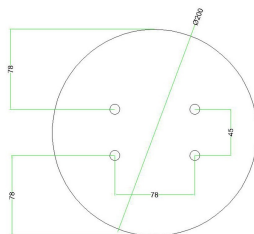

Product description:**Technical data for LARGE Round Ceiling Canopy Kit - Rose One System**

- LARGE Extra Deep Rose One Ceiling Canopy
- Diameter: 4.7 inches
- Height: 1.38 inches
- Material: metal
- Bracket fasteners
- 4 Caps and 4 rubber grommets are included for side holes

- LARGE Rose One Cover
- Material: aluminum or dibond
- Diameter: 7.87 inches
- Hole diameters: 10 mm (3/8")
- Thickness: if aluminum 1 mm, if dibond 3 mm
- Clear plastic cable clamp strain reliefs included (1 per hole)

The Rose One System is Patent Pending

<https://youtu.be/P5N7h5tYtYc>

Product features:

Material: Metal

Material: Dibond

Material: Aluminium

Product gallery:

- x4
- x4
- x4