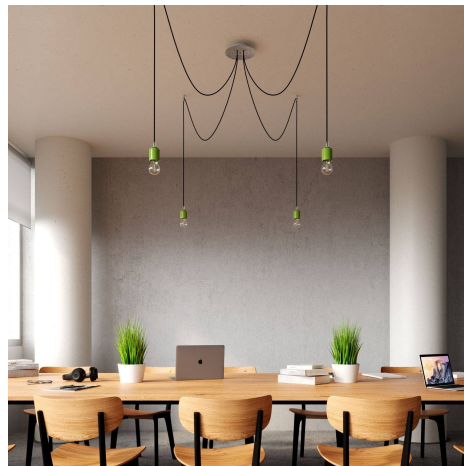

Product features:

Material: Metal

Material: Dibond

Material: Aluminium

Product gallery:

- x4
- x4
- x4