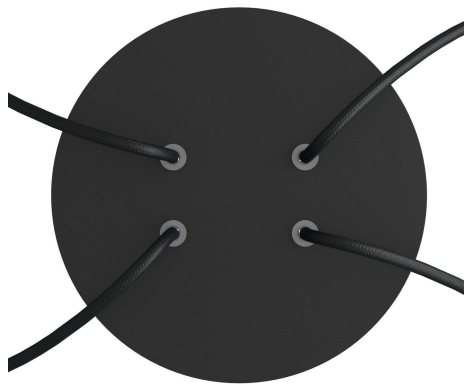

Product features:

Material: Metal

Material: Dibond

Material: Aluminium

Product gallery:

- x4
- x4
- x4