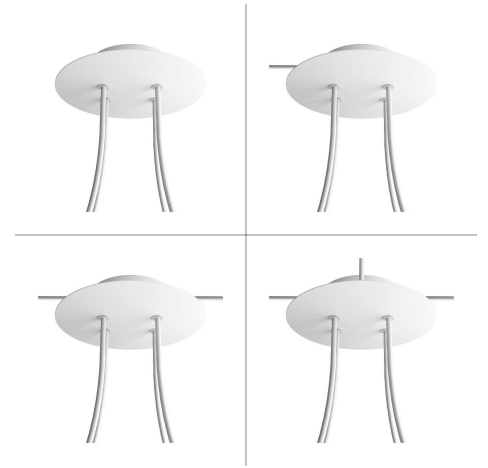

Product features:

Material: Metal

Material: Dibond

Material: Aluminium

Product gallery:

- x4
- x4
- x4
- x4