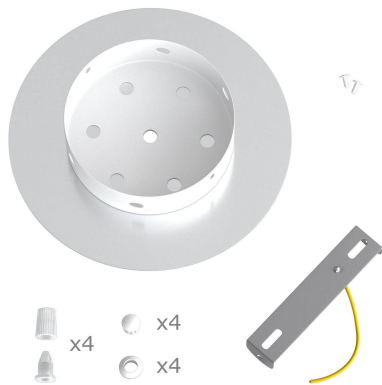

This Rose One Canopy Kit includes the following: a LARGE Rose One Cover (7.87" diameter) with pre-drilled holes; a LARGE Extra Deep Rose One Canopy (4.7" diameter); cable clamp strain reliefs; and all brackets & mounting hardware.

Product description:**Technical data for LARGE Round Ceiling Canopy Kit - Rose One System**

- LARGE Extra Deep Rose One Ceiling Canopy
- Diameter: 4.7 inches
- Height: 1.38 inches
- Material: metal
- Bracket fasteners
- 4 Caps and 4 rubber grommets are included for side holes

- LARGE Rose One Cover
- Material: aluminum or dibond
- Diameter: 7.87 inches
- Hole diameters: 10 mm (3/8")
- Thickness: if aluminum 1 mm, if dibond 3 mm
- Clear plastic cable clamp strain reliefs included (1 per hole)

The Rose One System is Patent Pending

<https://youtu.be/P5N7h5tYtYc>

Product features:

Material: Metal

Material: Dibond

Material: Aluminium

Product gallery:

-  x4
-  x4
-  x4
-  x4