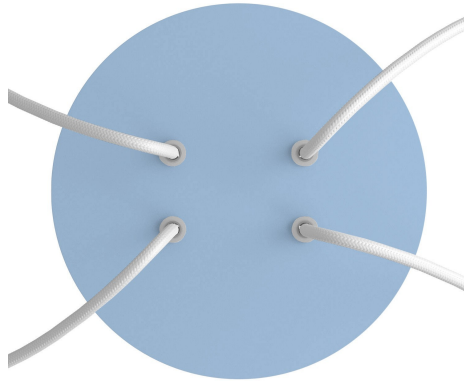

Product features:

Material: Metal

Material: Dibond

Material: Aluminium

Product gallery:

- x4
- x4
- x4
- x4