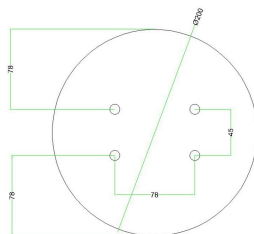

Product description:**Technical data for LARGE Round Ceiling Canopy Kit - Rose One System**

- LARGE Extra Deep Rose One Ceiling Canopy
- Diameter: 4.7 inches
- Height: 1.38 inches
- Material: metal
- Bracket fasteners
- 4 Caps and 4 rubber grommets are included for side holes

- LARGE Rose One Cover
- Material: aluminum or dibond
- Diameter: 7.87 inches
- Hole diameters: 10 mm (3/8")
- Thickness: if aluminum 1 mm, if dibond 3 mm
- Clear plastic cable clamp strain reliefs included (1 per hole)

The Rose One System is Patent Pending

<https://youtu.be/P5N7h5tYtYc>

Product features:

Material: Metal

Material: Dibond

Material: Aluminium

Product gallery:

-  x4
-  x4
-  x4
-  x4