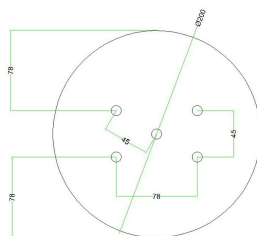

Product description:**Technical data for LARGE Round Ceiling Canopy Kit - Rose One System**

- LARGE Extra Deep Rose One Ceiling Canopy
- Diameter: 4.7 inches
- Height: 1.38 inches
- Material: metal
- Bracket fasteners
- 4 Caps and 4 rubber grommets are included for side holes

- LARGE Rose One Cover
- Material: aluminum or dibond
- Diameter: 7.87 inches
- Hole diameters: 10 mm (3/8")
- Thickness: if aluminum 1 mm, if dibond 3 mm
- Clear plastic cable clamp strain reliefs included (1 per hole)

The Rose One System is Patent Pending

<https://youtu.be/P5N7h5tYtYc>

Product features:

Material: Metal

Material: Dibond

Material: Aluminium

Product gallery:

-  x5
-  x4
-  x4
-  x4