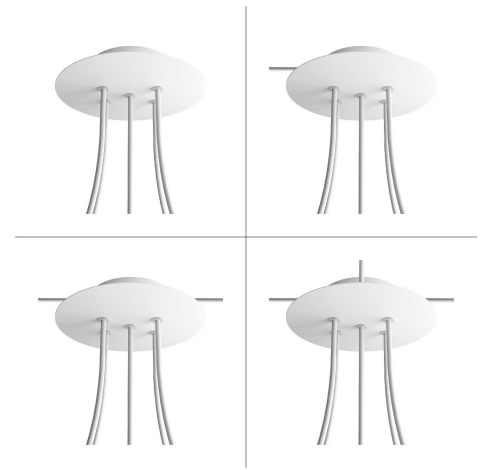

Product features:

Material: Metal

Material: Dibond

Material: Aluminium

Product gallery:

- x5
- x4
- x4
- x4