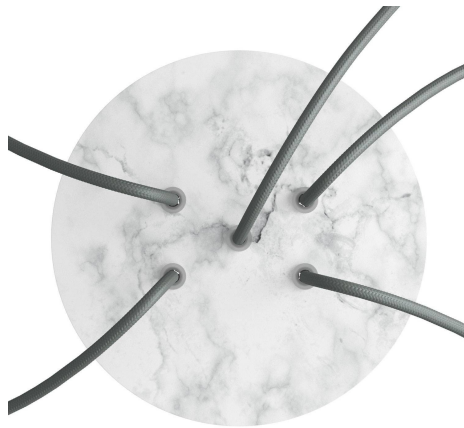

Product features:

Material: Metal

Material: Dibond

Material: Aluminium

Product gallery:

- x5
- x4
- x4
- x4