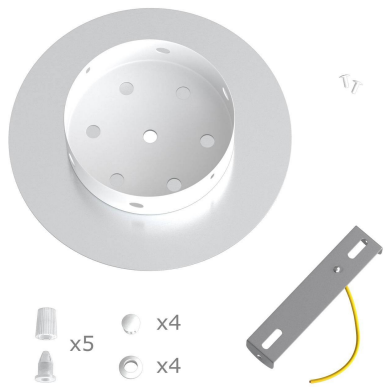

This Rose One Canopy Kit includes the following: a LARGE Rose One Cover (7.87" diameter) with pre-drilled holes; a LARGE Extra Deep Rose One Canopy (4.7" diameter); cable clamp strain reliefs; and all brackets & mounting hardware.

Product description:**Technical data for LARGE Round Ceiling Canopy Kit - Rose One System**

- LARGE Extra Deep Rose One Ceiling Canopy
- Diameter: 4.7 inches
- Height: 1.38 inches
- Material: metal
- Bracket fasteners
- 4 Caps and 4 rubber grommets are included for side holes

- LARGE Rose One Cover
- Material: aluminum or dibond
- Diameter: 7.87 inches
- Hole diameters: 10 mm (3/8")
- Thickness: if aluminum 1 mm, if dibond 3 mm
- Clear plastic cable clamp strain reliefs included (1 per hole)

The Rose One System is Patent Pending

<https://youtu.be/P5N7h5tYtYc>

Product features:

Material: Metal

Material: Dibond

Material: Aluminium

Product gallery:

-  x5
-  x4
-  x4
-  x4