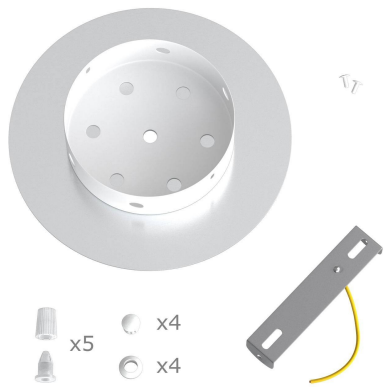

## Product title:

5 Holes - LARGE Round Ceiling Canopy Kit - Rose One System

This Rose One Canopy Kit includes the following: a LARGE Rose One Cover (7.87" diameter) with pre-drilled holes; a LARGE Extra Deep Rose One Canopy (4.7" diameter); cable clamp strain reliefs; and all brackets & mounting hardware.

**Product description:****Technical data for LARGE Round Ceiling Canopy Kit - Rose One System**

- LARGE Extra Deep Rose One Ceiling Canopy
- Diameter: 4.7 inches
- Height: 1.38 inches
- Material: metal
- Bracket fasteners
- 4 Caps and 4 rubber grommets are included for side holes
  
- LARGE Rose One Cover
- Material: aluminum or dibond
- Diameter: 7.87 inches
- Hole diameters: 10 mm (3/8")
- Thickness: if aluminum 1 mm, if dibond 3 mm
- Clear plastic cable clamp strain reliefs included (1 per hole)

The Rose One System is Patent Pending

<https://youtu.be/P5N7h5tYtYc>

**Product features:**

Material: Metal

Material: Dibond

Material: Aluminium

**Product gallery:**

- x5
- x4
- x4