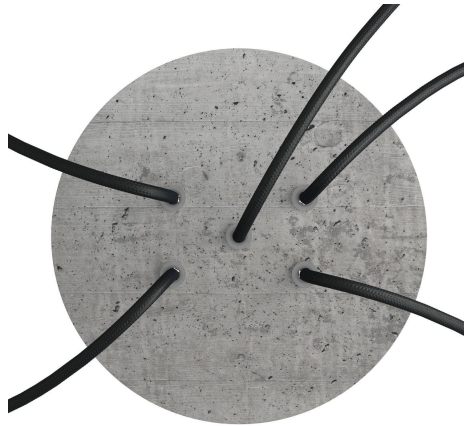

What sets this apart from our regular pendant light canopies is that this is a two part system with an extra deep ceiling canopy that allows for easier wiring of connections, as well as a wide cover over the canopy that allows you to create pendant lights, swag chandeliers, cluster lights and more with even greater impact.

This Rose One Canopy Kit includes the following: a LARGE Rose One Cover (7.87" diameter) with pre-drilled holes; a LARGE Extra Deep Rose One Canopy (4.7" diameter); cable clamp strain reliefs; and all brackets & mounting hardware.

**Product description:****Technical data for LARGE Round Ceiling Canopy Kit - Rose One System**

- LARGE Extra Deep Rose One Ceiling Canopy
- Diameter: 4.7 inches
- Height: 1.38 inches
- Material: metal
- Bracket fasteners
- 4 Caps and 4 rubber grommets are included for side holes
  
- LARGE Rose One Cover
- Material: aluminum or dibond
- Diameter: 7.87 inches
- Hole diameters: 10 mm (3/8")
- Thickness: if aluminum 1 mm, if dibond 3 mm
- Clear plastic cable clamp strain reliefs included (1 per hole)

The Rose One System is Patent Pending

<https://youtu.be/P5N7h5tYtYc>

**Product features:**

Material: Metal

Material: Dibond

Material: Aluminium

**Product gallery:**

- x5
- x4
- x4