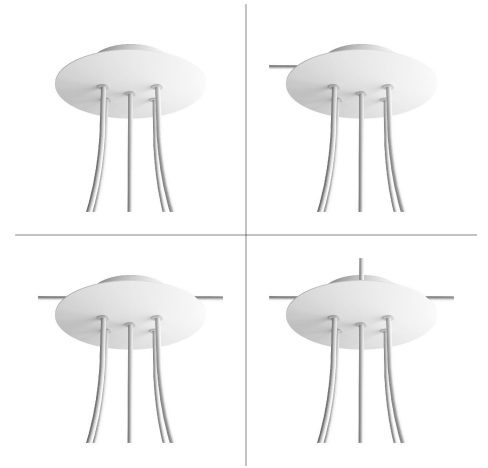

Product features:

Material: Metal

Material: Dibond

Material: Aluminium

Product gallery:

- x5
- x4
- x4