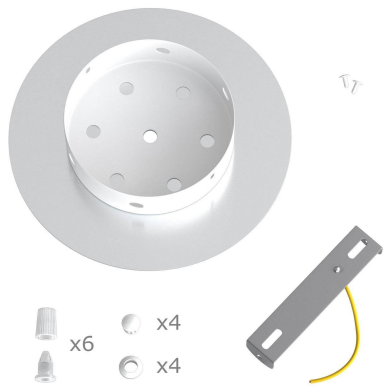

This Rose One Canopy Kit includes the following: a LARGE Rose One Cover (7.87" diameter) with pre-drilled holes; a LARGE Extra Deep Rose One Canopy (4.7" diameter); cable clamp strain reliefs; and all brackets & mounting hardware.

Product description:**Technical data for LARGE Round Ceiling Canopy Kit - Rose One System**

- LARGE Extra Deep Rose One Ceiling Canopy
- Diameter: 4.7 inches
- Height: 1.38 inches
- Material: metal
- Bracket fasteners
- 4 Caps and 4 rubber grommets are included for side holes

- LARGE Rose One Cover
- Material: aluminum or dibond
- Diameter: 7.87 inches
- Hole diameters: 10 mm (3/8")
- Thickness: if aluminum 1 mm, if dibond 3 mm
- Clear plastic cable clamp strain reliefs included (1 per hole)

The Rose One System is Patent Pending

<https://youtu.be/P5N7h5tYtYc>

Product features:

Material: Metal

Material: Dibond

Material: Aluminium

Product gallery:

- x6
- x4
- x4