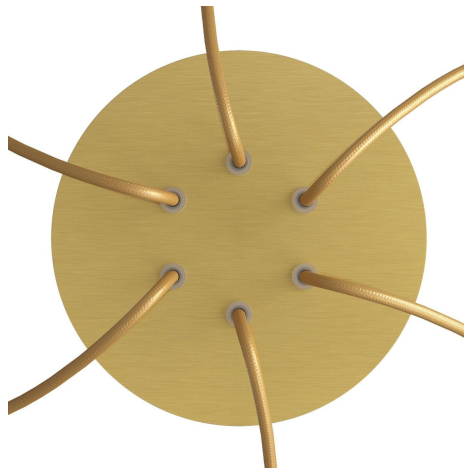

Product features:

Material: Metal

Material: Dibond

Material: Aluminium

Product gallery:

- x6
- x4
- x4