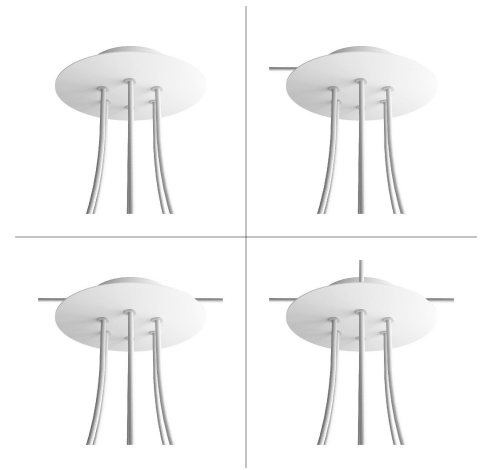

Product features:

Material: Metal

Material: Dibond

Material: Aluminium

Product gallery:

- x6
- x4
- x4