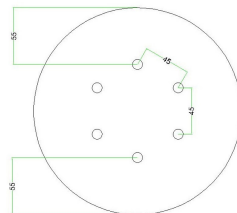

This Rose One Canopy Kit includes the following: a LARGE Rose One Cover (7.87" diameter) with pre-drilled holes; a LARGE Extra Deep Rose One Canopy (4.7" diameter); cable clamp strain reliefs; and all brackets & mounting hardware.

Product description:**Technical data for LARGE Round Ceiling Canopy Kit - Rose One System**

- LARGE Extra Deep Rose One Ceiling Canopy
- Diameter: 4.7 inches
- Height: 1.38 inches
- Material: metal
- Bracket fasteners
- 4 Caps and 4 rubber grommets are included for side holes

- LARGE Rose One Cover
- Material: aluminum or dibond
- Diameter: 7.87 inches
- Hole diameters: 10 mm (3/8")
- Thickness: if aluminum 1 mm, if dibond 3 mm
- Clear plastic cable clamp strain reliefs included (1 per hole)

The Rose One System is Patent Pending

<https://youtu.be/P5N7h5tYtYc>

Product features:

Material: Metal

Material: Dibond

Material: Aluminium

Product gallery:

- x6
- x4
- x4