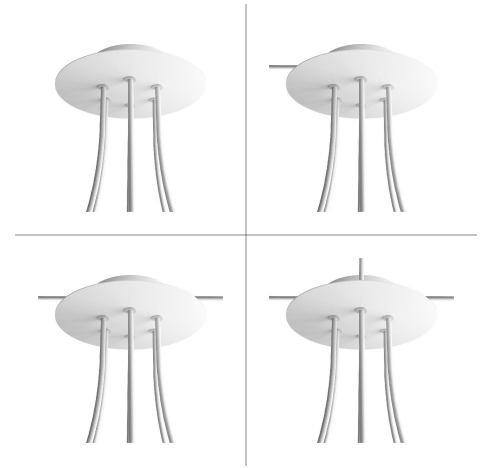

Product features:

Material: Metal

Material: Dibond

Material: Aluminium

Product gallery:

- x6
- x4
- x4