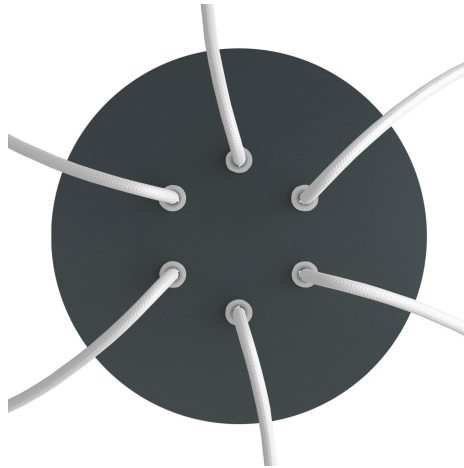

Product features:

Material: Metal

Material: Dibond

Material: Aluminium

Product gallery:

- x6
- x4
- x4