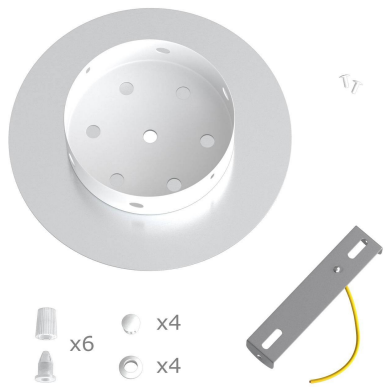

This Rose One Canopy Kit includes the following: a LARGE Rose One Cover (7.87" diameter) with pre-drilled holes; a LARGE Extra Deep Rose One Canopy (4.7" diameter); cable clamp strain reliefs; and all brackets & mounting hardware.

Product description:**Technical data for LARGE Round Ceiling Canopy Kit - Rose One System**

- LARGE Extra Deep Rose One Ceiling Canopy
- Diameter: 4.7 inches
- Height: 1.38 inches
- Material: metal
- Bracket fasteners
- 4 Caps and 4 rubber grommets are included for side holes

- LARGE Rose One Cover
- Material: aluminum or dibond
- Diameter: 7.87 inches
- Hole diameters: 10 mm (3/8")
- Thickness: if aluminum 1 mm, if dibond 3 mm
- Clear plastic cable clamp strain reliefs included (1 per hole)

The Rose One System is Patent Pending

<https://youtu.be/P5N7h5tYtYc>

Product features:

Material: Metal

Material: Dibond

Material: Aluminium

Product gallery:

- x6
- x4
- x4