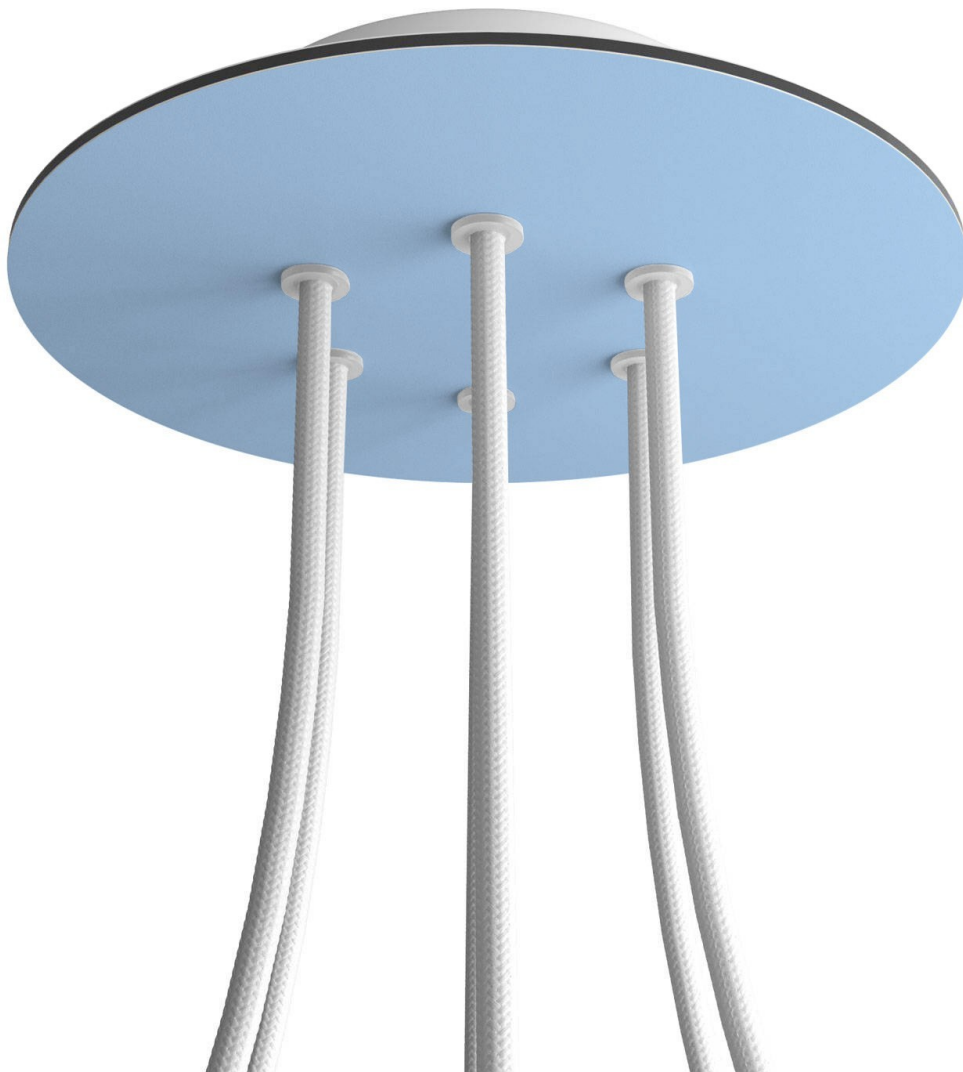

Reference: KROR206F114

EAN13: 8050997073794

Product title:

6 Holes - LARGE Round Ceiling Canopy Kit - Rose One System

Product attributes:

Decoration: Matt White, Matt Black, Marble Marquina, Marble Carrara, Concrete, Satin Brass Dibond, Satin Copper Dibond, Satin Steel Dibond, Wood, Anthracite, Mirror, Yellow mustard, Soft blue, Petrol, Soft Green

Ceiling Rose Colour: White, Black

Product image:

Product price:

\$38.00 tax included

Product short description:

This Rose One Canopy Kit comes with EVERYTHING you need to make your own 6 hole pendant light utilizing our LARGE round Rose One Canopy & Cover.

What sets this apart from our regular pendant light canopies is that this is a two part system with an extra deep ceiling canopy that allows for easier wiring of connections, as well as a wide cover over the canopy that allows you to create pendant lights, swag chandeliers, cluster lights and more with even greater impact.

Product description:**Technical data for LARGE Round Ceiling Canopy Kit - Rose One System**

- LARGE Extra Deep Rose One Ceiling Canopy
- Diameter: 4.7 inches
- Height: 1.38 inches
- Material: metal
- Bracket fasteners
- 4 Caps and 4 rubber grommets are included for side holes