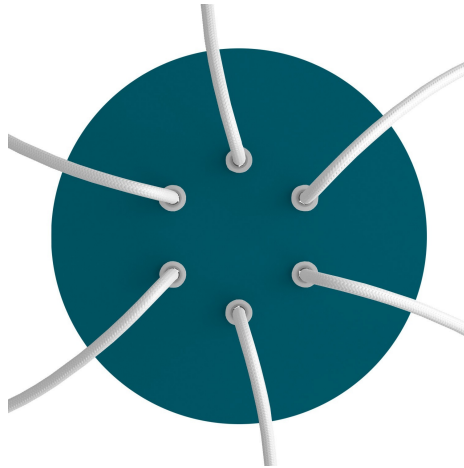

Product features:

Material: Metal

Material: Dibond

Material: Aluminium

Product gallery:

- x6
- x4
- x4