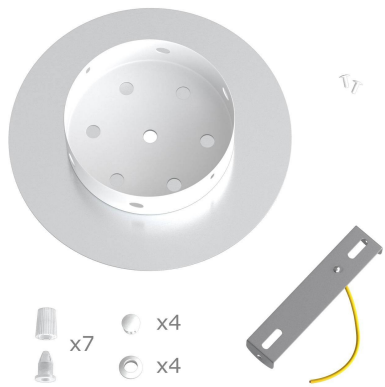

## Product title:

7 Holes - LARGE Round Ceiling Canopy Kit - Rose One System

This Rose One Canopy Kit includes the following: a LARGE Rose One Cover (7.87" diameter) with pre-drilled holes; a LARGE Extra Deep Rose One Canopy (4.7" diameter); cable clamp strain reliefs; and all brackets & mounting hardware.

**Product description:****Technical data for LARGE Round Ceiling Canopy Kit - Rose One System**

- LARGE Extra Deep Rose One Ceiling Canopy
- Diameter: 4.7 inches
- Height: 1.38 inches
- Material: metal
- Bracket fasteners
- 4 Caps and 4 rubber grommets are included for side holes
  
- LARGE Rose One Cover
- Material: aluminum or dibond
- Diameter: 7.87 inches
- Hole diameters: 10 mm (3/8")
- Thickness: if aluminum 1 mm, if dibond 3 mm
- Clear plastic cable clamp strain reliefs included (1 per hole)

The Rose One System is Patent Pending

<https://youtu.be/P5N7h5tYtYc>

**Product features:**

Material: Metal

Material: Dibond

Material: Aluminium

**Product gallery:**

- x7
- x4
- x4