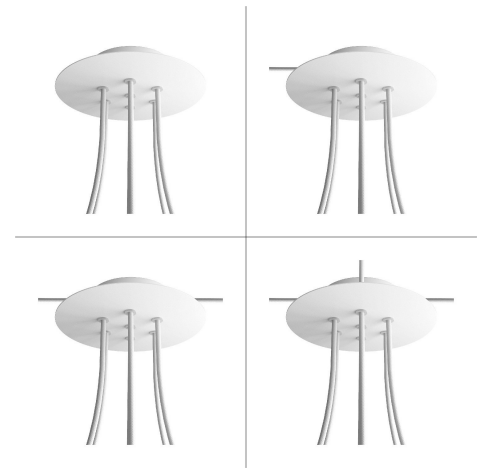

Product features:

Material: Metal

Material: Dibond

Material: Aluminium

Product gallery:

- x7
- x4
- x4