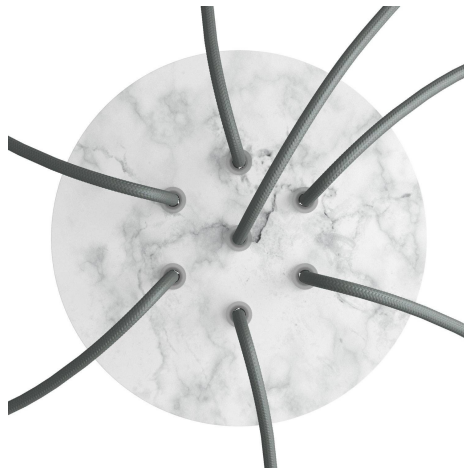

What sets this apart from our regular pendant light canopies is that this is a two part system with an extra deep ceiling canopy that allows for easier wiring of connections, as well as a wide cover over the canopy that allows you to create pendant lights, swag chandeliers, cluster lights and more with even greater impact.

This Rose One Canopy Kit includes the following: a LARGE Rose One Cover (7.87" diameter) with pre-drilled holes; a LARGE Extra Deep Rose One Canopy (4.7" diameter); cable clamp strain reliefs; and all brackets & mounting hardware.

**Product description:****Technical data for LARGE Round Ceiling Canopy Kit - Rose One System**

- LARGE Extra Deep Rose One Ceiling Canopy
- Diameter: 4.7 inches
- Height: 1.38 inches
- Material: metal
- Bracket fasteners
- 4 Caps and 4 rubber grommets are included for side holes
  
- LARGE Rose One Cover
- Material: aluminum or dibond
- Diameter: 7.87 inches
- Hole diameters: 10 mm (3/8")
- Thickness: if aluminum 1 mm, if dibond 3 mm
- Clear plastic cable clamp strain reliefs included (1 per hole)

The Rose One System is Patent Pending

<https://youtu.be/P5N7h5tYtYc>

**Product features:**

Material: Metal

Material: Dibond

Material: Aluminium

**Product gallery:**

- x7
- x4
- x4