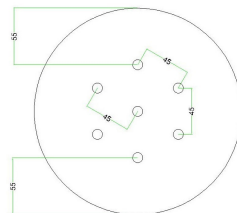

**Product description:****Technical data for LARGE Round Ceiling Canopy Kit - Rose One System**

- LARGE Extra Deep Rose One Ceiling Canopy
- Diameter: 4.7 inches
- Height: 1.38 inches
- Material: metal
- Bracket fasteners
- 4 Caps and 4 rubber grommets are included for side holes
  
- LARGE Rose One Cover
- Material: aluminum or dibond
- Diameter: 7.87 inches
- Hole diameters: 10 mm (3/8")
- Thickness: if aluminum 1 mm, if dibond 3 mm
- Clear plastic cable clamp strain reliefs included (1 per hole)

The Rose One System is Patent Pending

<https://youtu.be/P5N7h5tYtYc>

**Product features:**

Material: Metal

Material: Dibond

Material: Aluminium

**Product gallery:**

- x7
- x4
- x4