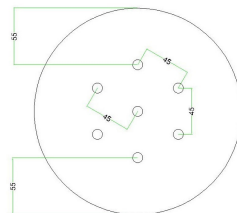

This Rose One Canopy Kit includes the following: a LARGE Rose One Cover (7.87" diameter) with pre-drilled holes; a LARGE Extra Deep Rose One Canopy (4.7" diameter); cable clamp strain reliefs; and all brackets & mounting hardware.

**Product description:****Technical data for LARGE Round Ceiling Canopy Kit - Rose One System**

- LARGE Extra Deep Rose One Ceiling Canopy
- Diameter: 4.7 inches
- Height: 1.38 inches
- Material: metal
- Bracket fasteners
- 4 Caps and 4 rubber grommets are included for side holes
  
- LARGE Rose One Cover
- Material: aluminum or dibond
- Diameter: 7.87 inches
- Hole diameters: 10 mm (3/8")
- Thickness: if aluminum 1 mm, if dibond 3 mm
- Clear plastic cable clamp strain reliefs included (1 per hole)

The Rose One System is Patent Pending

<https://youtu.be/P5N7h5tYtYc>

**Product features:**

Material: Metal

Material: Dibond

Material: Aluminium

**Product gallery:**

- x7
- x4
- x4