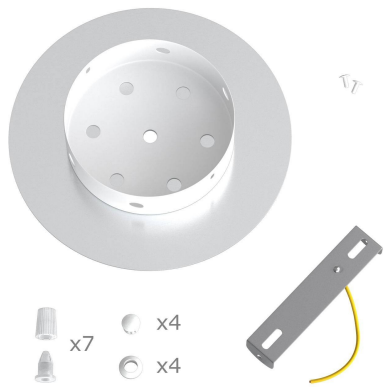

What sets this apart from our regular pendant light canopies is that this is a two part system with an extra deep ceiling canopy that allows for easier wiring of connections, as well as a wide cover over the canopy that allows you to create pendant lights, swag chandeliers, cluster lights and more with even greater impact.

This Rose One Canopy Kit includes the following: a LARGE Rose One Cover (7.87" diameter) with pre-drilled holes; a LARGE Extra Deep Rose One Canopy (4.7" diameter); cable clamp strain reliefs; and all brackets & mounting hardware.

**Product description:****Technical data for LARGE Round Ceiling Canopy Kit - Rose One System**

- LARGE Extra Deep Rose One Ceiling Canopy
- Diameter: 4.7 inches
- Height: 1.38 inches
- Material: metal
- Bracket fasteners
- 4 Caps and 4 rubber grommets are included for side holes
  
- LARGE Rose One Cover
- Material: aluminum or dibond
- Diameter: 7.87 inches
- Hole diameters: 10 mm (3/8")
- Thickness: if aluminum 1 mm, if dibond 3 mm
- Clear plastic cable clamp strain reliefs included (1 per hole)

The Rose One System is Patent Pending

<https://youtu.be/P5N7h5tYtYc>

**Product features:**

Material: Metal

Material: Dibond

Material: Aluminium

**Product gallery:**

- x7
- x4
- x4