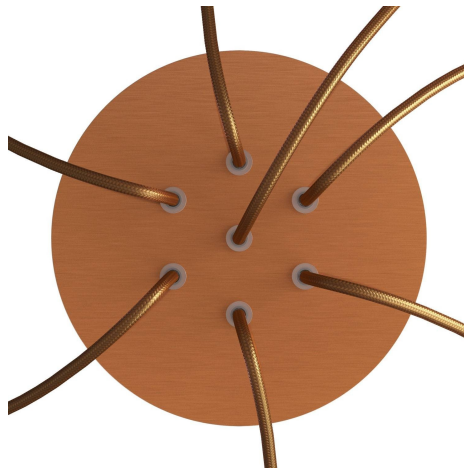

What sets this apart from our regular pendant light canopies is that this is a two part system with an extra deep ceiling canopy that allows for easier wiring of connections, as well as a wide cover over the canopy that allows you to create pendant lights, swag chandeliers, cluster lights and more with even greater impact.

This Rose One Canopy Kit includes the following: a LARGE Rose One Cover (7.87" diameter) with pre-drilled holes; a LARGE Extra Deep Rose One Canopy (4.7" diameter); cable clamp strain reliefs; and all brackets & mounting hardware.

**Product description:****Technical data for LARGE Round Ceiling Canopy Kit - Rose One System**

- LARGE Extra Deep Rose One Ceiling Canopy
- Diameter: 4.7 inches
- Height: 1.38 inches
- Material: metal
- Bracket fasteners
- 4 Caps and 4 rubber grommets are included for side holes
  
- LARGE Rose One Cover
- Material: aluminum or dibond
- Diameter: 7.87 inches
- Hole diameters: 10 mm (3/8")
- Thickness: if aluminum 1 mm, if dibond 3 mm
- Clear plastic cable clamp strain reliefs included (1 per hole)

The Rose One System is Patent Pending

<https://youtu.be/P5N7h5tYtYc>

**Product features:**

Material: Metal

Material: Dibond

Material: Aluminium

**Product gallery:**

- x7
- x4
- x4