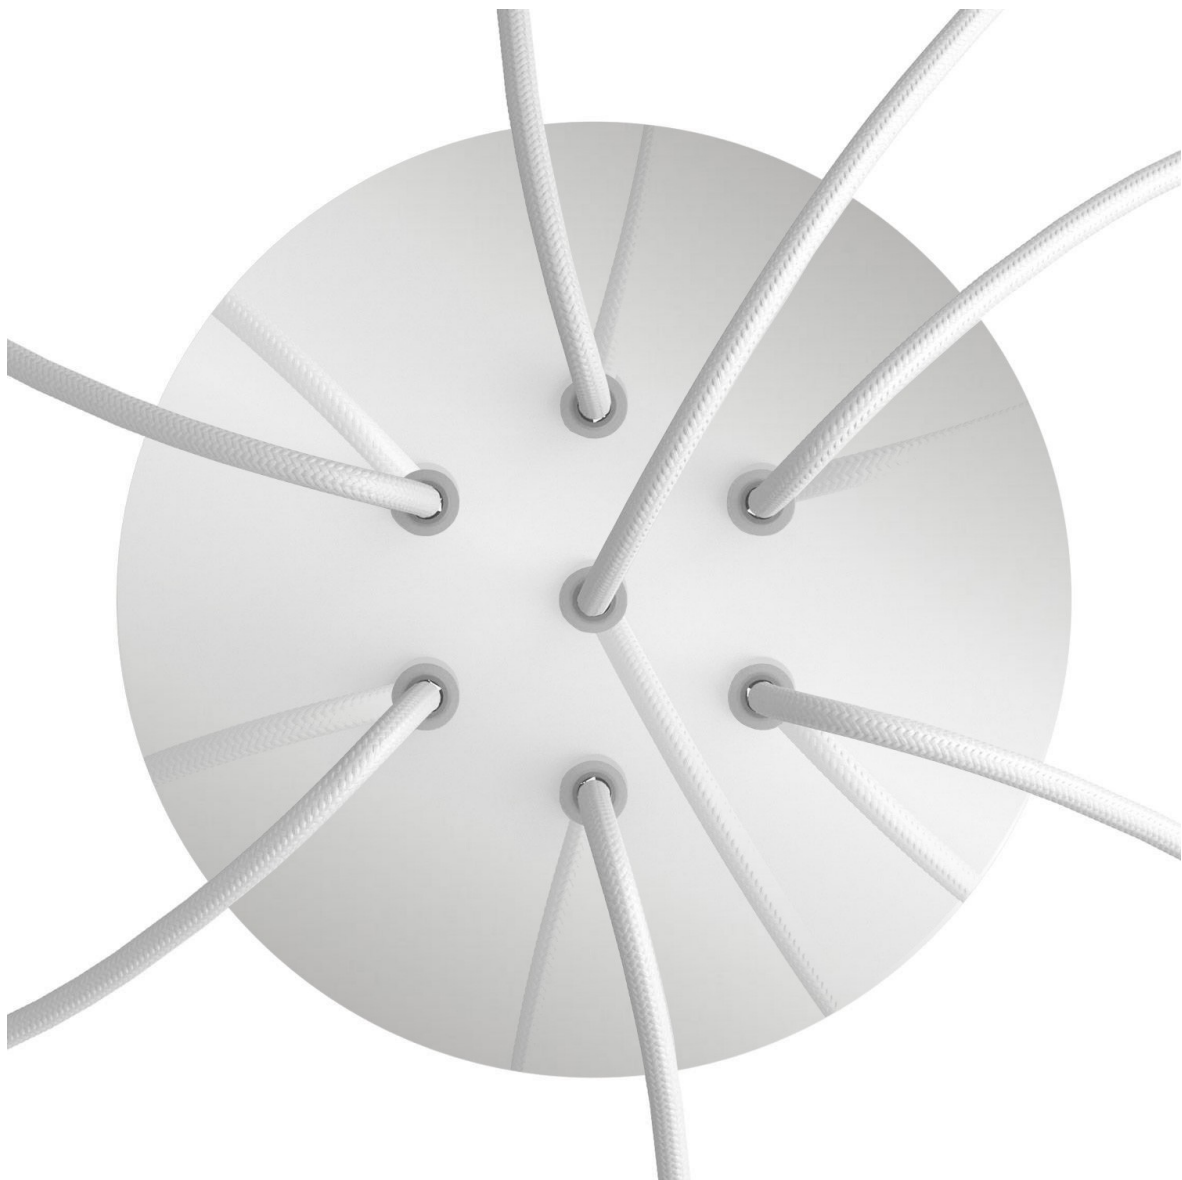

Reference: KROR207F112

EAN13: 8050997072889

Product title:

7 Holes - LARGE Round Ceiling Canopy Kit - Rose One System

Product attributes:

Decoration: Matt White, Matt Black, Marble Marquina, Marble Carrara, Concrete, Satin Brass
Dibond, Satin Copper Dibond, Satin Steel Dibond, Wood, Anthracite, Mirror, Yellow mustard, Soft
blue, Petrol, Soft Green

Ceiling Rose Colour: White, Black

Product image: