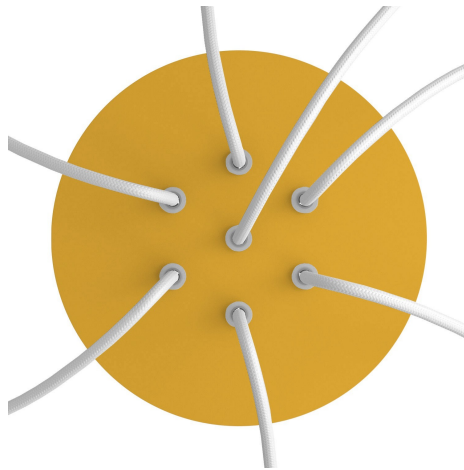

Product features:

Material: Metal

Material: Dibond

Material: Aluminium

Product gallery:

- x7
- x4
- x4