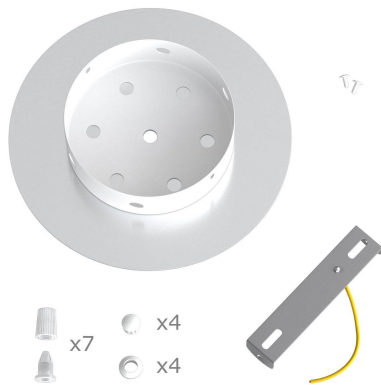

This Rose One Canopy Kit includes the following: a LARGE Rose One Cover (7.87" diameter) with pre-drilled holes; a LARGE Extra Deep Rose One Canopy (4.7" diameter); cable clamp strain reliefs; and all brackets & mounting hardware.

Product description:**Technical data for LARGE Round Ceiling Canopy Kit - Rose One System**

- LARGE Extra Deep Rose One Ceiling Canopy
- Diameter: 4.7 inches
- Height: 1.38 inches
- Material: metal
- Bracket fasteners
- 4 Caps and 4 rubber grommets are included for side holes

- LARGE Rose One Cover
- Material: aluminum or dibond
- Diameter: 7.87 inches
- Hole diameters: 10 mm (3/8")
- Thickness: if aluminum 1 mm, if dibond 3 mm
- Clear plastic cable clamp strain reliefs included (1 per hole)

The Rose One System is Patent Pending

<https://youtu.be/P5N7h5tYtYc>

Product features:

Material: Metal

Material: Dibond

Material: Aluminium

Product gallery:

- x7
- x4
- x4