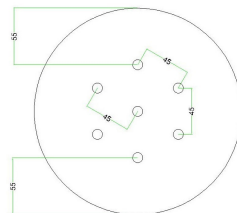

This Rose One Canopy Kit includes the following: a LARGE Rose One Cover (7.87" diameter) with pre-drilled holes; a LARGE Extra Deep Rose One Canopy (4.7" diameter); cable clamp strain reliefs; and all brackets & mounting hardware.

Product description:**Technical data for LARGE Round Ceiling Canopy Kit - Rose One System**

- LARGE Extra Deep Rose One Ceiling Canopy
- Diameter: 4.7 inches
- Height: 1.38 inches
- Material: metal
- Bracket fasteners
- 4 Caps and 4 rubber grommets are included for side holes

- LARGE Rose One Cover
- Material: aluminum or dibond
- Diameter: 7.87 inches
- Hole diameters: 10 mm (3/8")
- Thickness: if aluminum 1 mm, if dibond 3 mm
- Clear plastic cable clamp strain reliefs included (1 per hole)

The Rose One System is Patent Pending

<https://youtu.be/P5N7h5tYtYc>

Product features:

Material: Metal

Material: Dibond

Material: Aluminium

Product gallery:

- x7
- x4
- x4