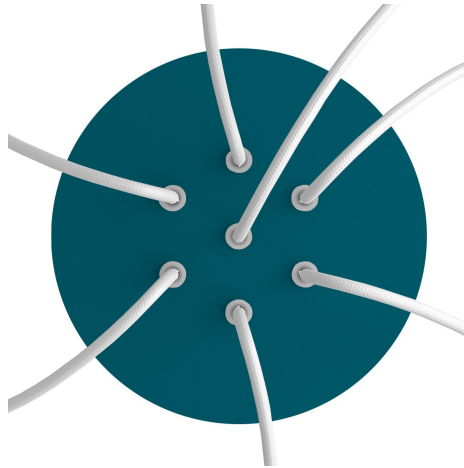

Product features:

Material: Metal

Material: Dibond

Material: Aluminium

Product gallery:

- x7
- x4
- x4