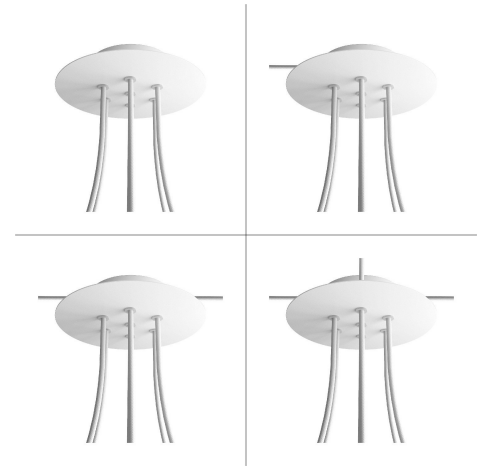

Product features:

Material: Metal

Material: Dibond

Material: Aluminium

Product gallery:

- x7
- x4
- x4