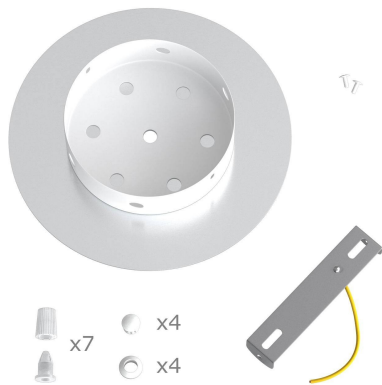

This Rose One Canopy Kit includes the following: a LARGE Rose One Cover (7.87" diameter) with pre-drilled holes; a LARGE Extra Deep Rose One Canopy (4.7" diameter); cable clamp strain reliefs; and all brackets & mounting hardware.

Product description:**Technical data for LARGE Round Ceiling Canopy Kit - Rose One System**

- LARGE Extra Deep Rose One Ceiling Canopy
- Diameter: 4.7 inches
- Height: 1.38 inches
- Material: metal
- Bracket fasteners
- 4 Caps and 4 rubber grommets are included for side holes

- LARGE Rose One Cover
- Material: aluminum or dibond
- Diameter: 7.87 inches
- Hole diameters: 10 mm (3/8")
- Thickness: if aluminum 1 mm, if dibond 3 mm
- Clear plastic cable clamp strain reliefs included (1 per hole)

The Rose One System is Patent Pending

<https://youtu.be/P5N7h5tYtYc>

Product features:

Material: Metal

Material: Dibond

Material: Aluminium

Product gallery:

- x7
- x4
- x4