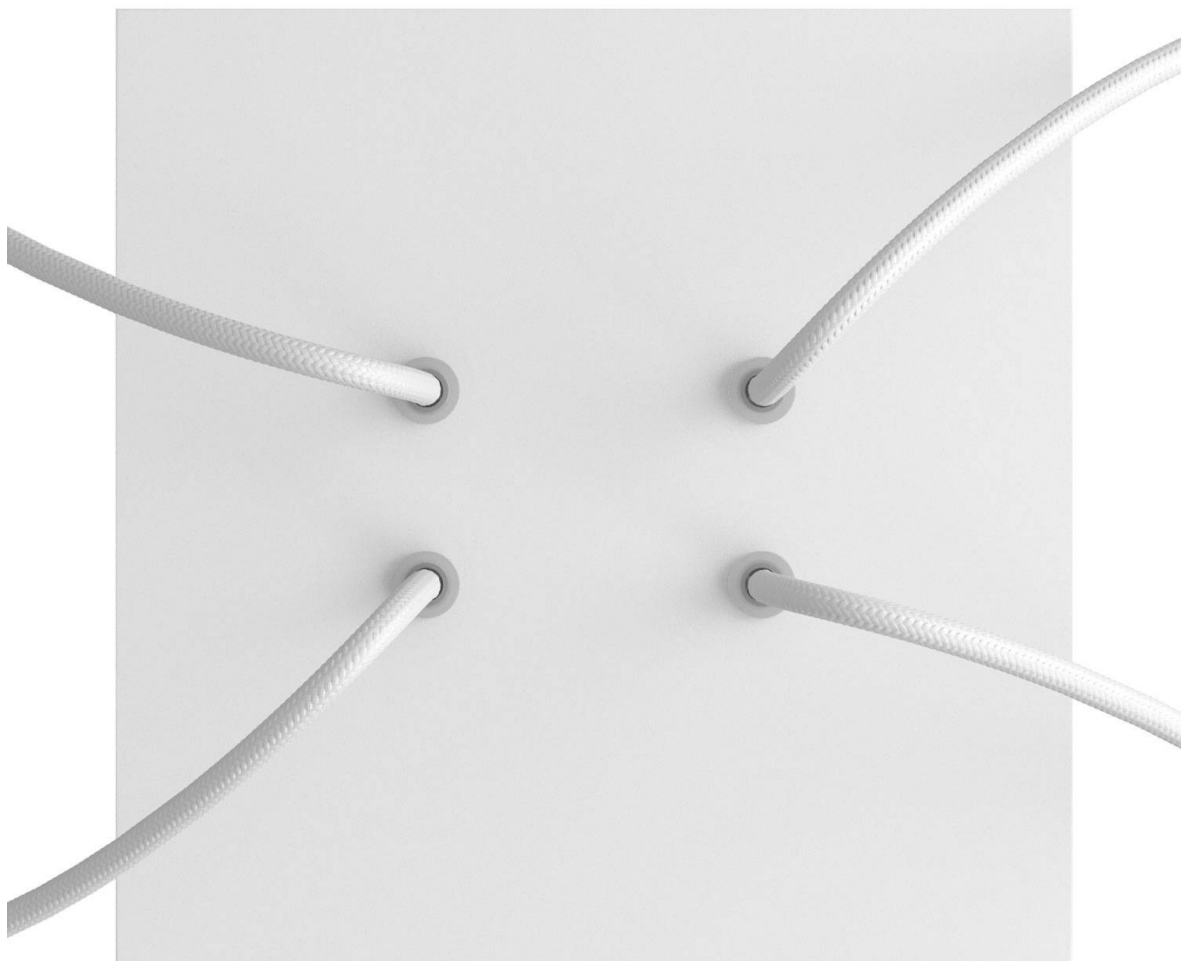

Reference: KROQ204F102

EAN13: 8057730843324

Product title:

4 Holes - LARGE Square Ceiling Canopy Kit - Rose One System

Product attributes:

Decoration: Matt White, Matt Black, Marble Marquina, Marble Carrara, Concrete, Satin Brass Dibond, Satin Copper Dibond, Satin Steel Dibond, Wood, Anthracite, Mirror, Yellow mustard, Soft blue, Petrol, Soft Green

Ceiling Rose Colour: White, Black

Product image: