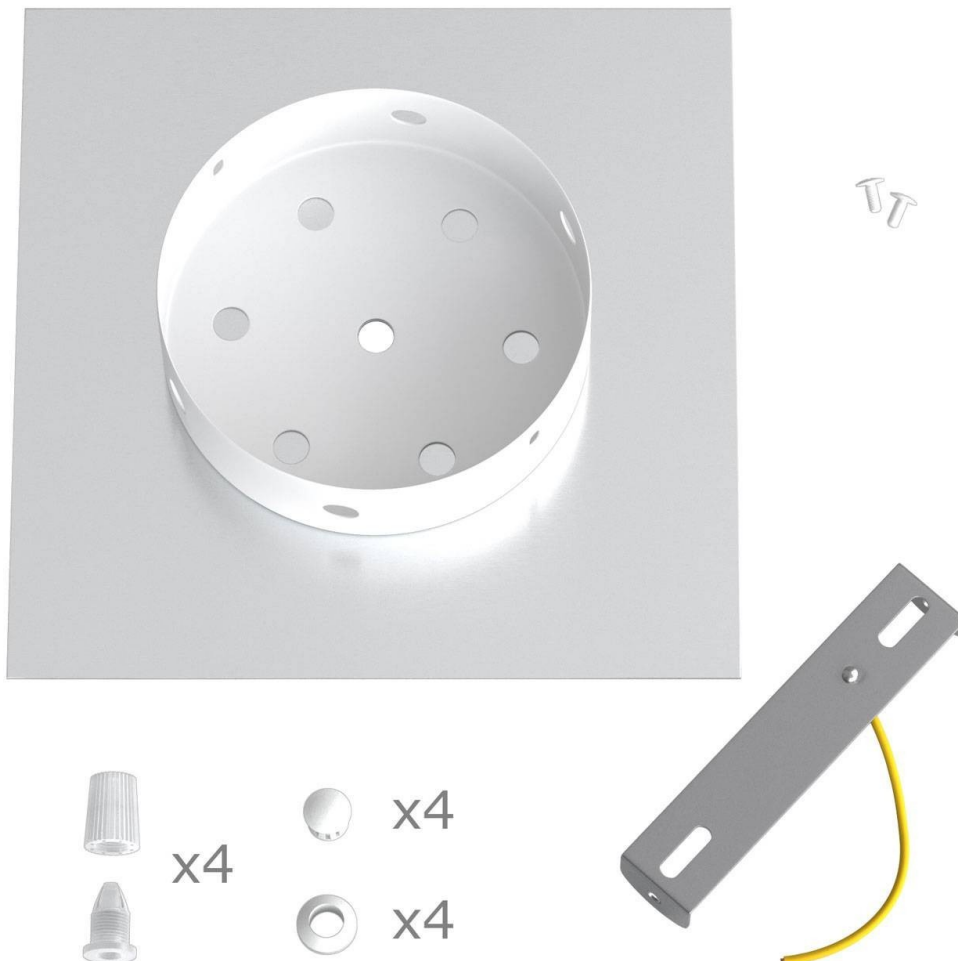

Reference: KROQ204F109

EAN13: 8057730862769

Product title:

4 Holes - LARGE Square Ceiling Canopy Kit - Rose One System

Product attributes:

Decoration: Matt White, Matt Black, Marble Marquina, Marble Carrara, Concrete, Satin Brass Dibond, Satin Copper Dibond, Satin Steel Dibond, Wood, Anthracite, Mirror, Yellow mustard, Soft blue, Petrol, Soft Green

Ceiling Rose Colour: White, Black

Product image: