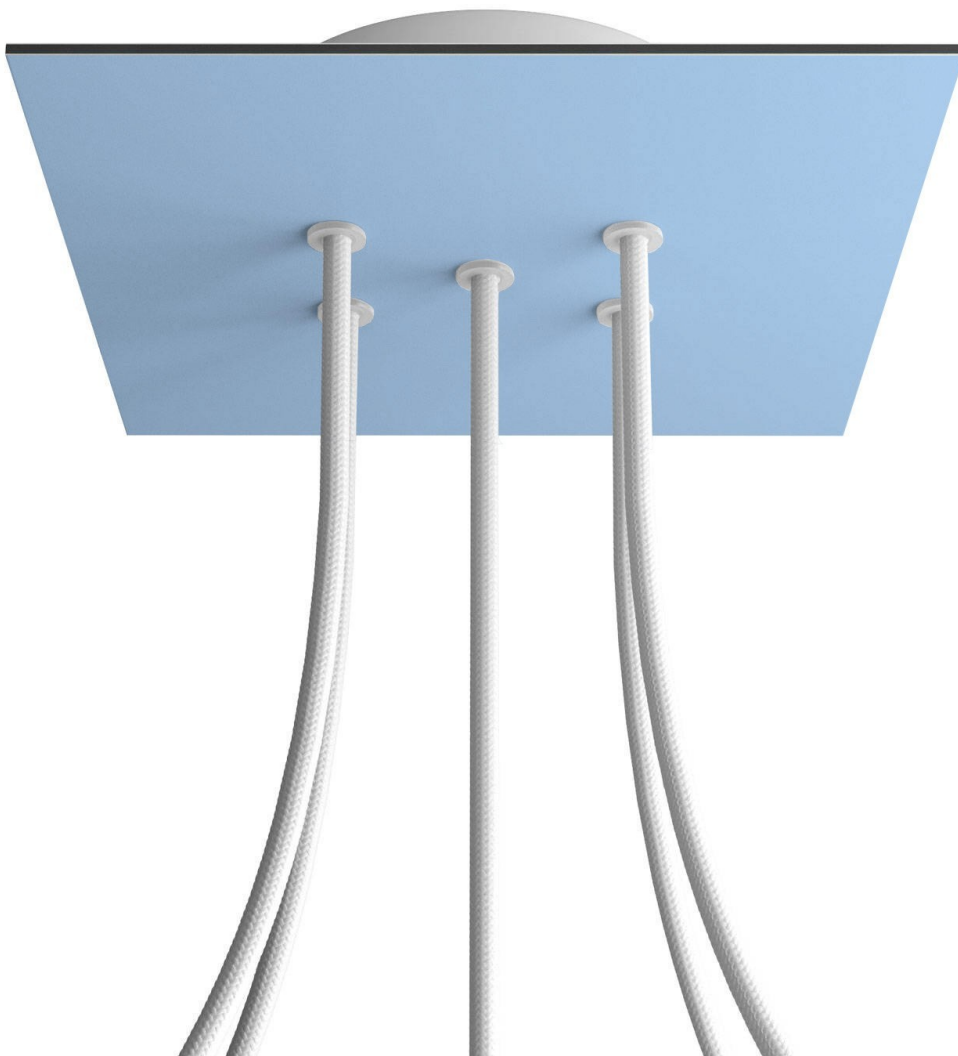

Reference: KROQ205F114

EAN13: 8050997074012

Product title:

5 Holes - LARGE Square Ceiling Canopy Kit - Rose One System

Product attributes:

Decoration: Matt White, Matt Black, Marble Marquina, Marble Carrara, Concrete, Satin Brass Dibond, Satin Copper Dibond, Satin Steel Dibond, Wood, Anthracite, Mirror, Yellow mustard, Soft blue, Petrol, Soft Green

Ceiling Rose Colour: White, Black

Product image:

Product price:

\$36.30 tax included

Product short description:

This Rose One Canopy Kit comes with EVERYTHING you need to make your own 5 hole pendant light utilizing our LARGE Rose One Canopy & square Cover.

What sets this apart from our regular pendant light canopies is that this is a two part system with an extra deep ceiling canopy that allows for easier wiring of connections, as well as a wide cover over the canopy that allows you to create pendant lights, swag chandeliers, cluster lights and more with even greater impact.

This Rose One Canopy Kit includes the following: a LARGE Rose One Cover (7.87" diameter) with pre-drilled holes; a LARGE Extra Deep Rose One Canopy (4.7" diameter); cable clamp strain reliefs; and all brackets & mounting hardware.