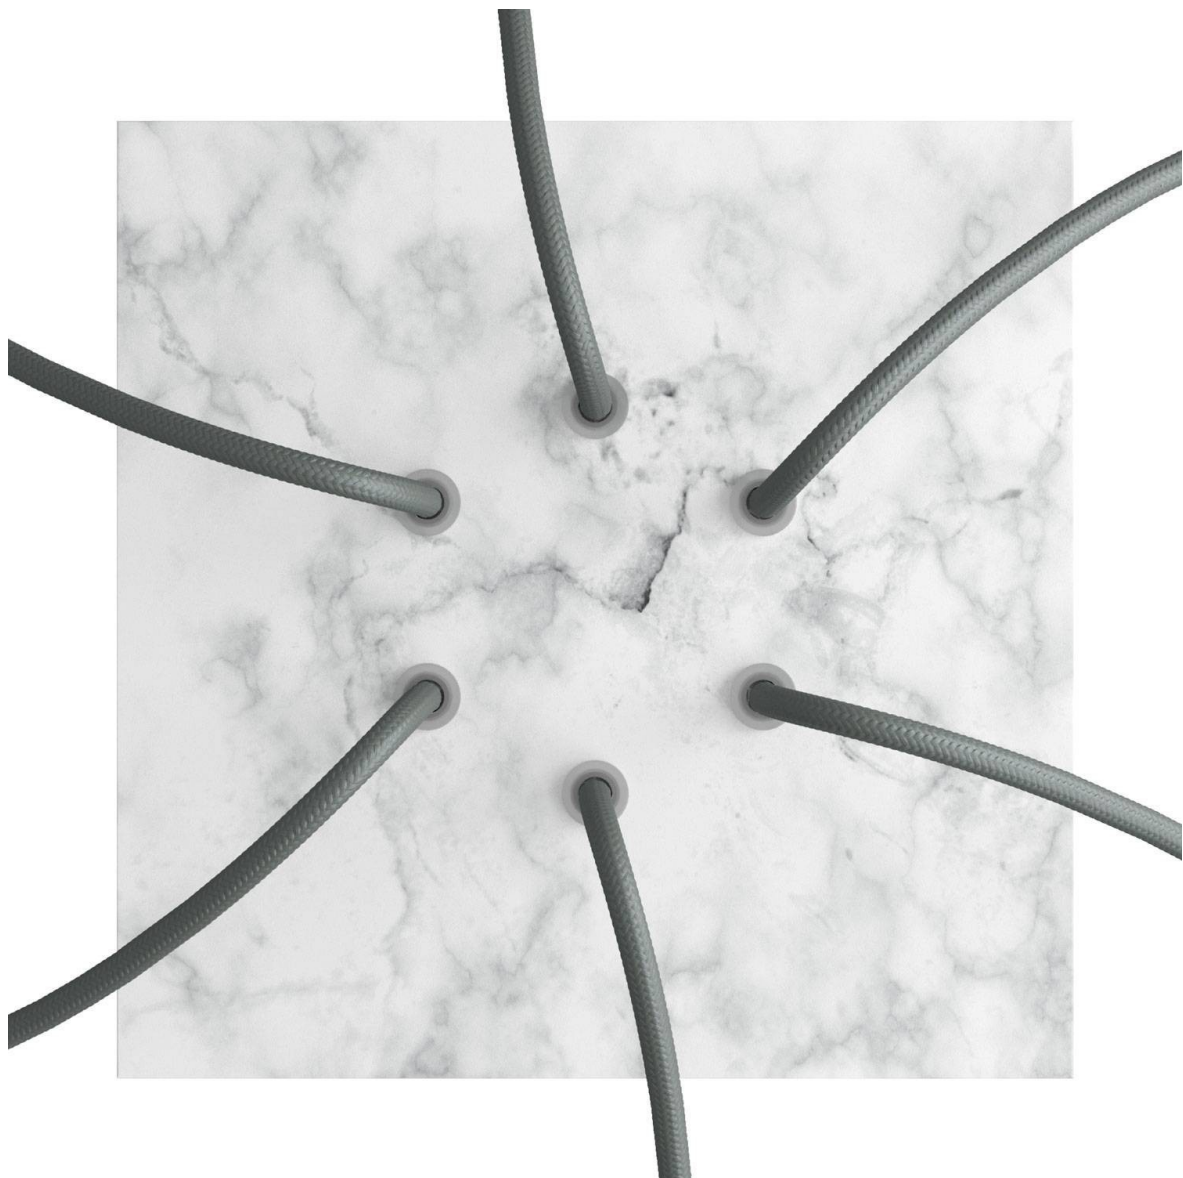

Reference: KROQ206F105

EAN13: 8057730843812

Product title:

6 Holes - LARGE Square Ceiling Canopy Kit - Rose One System

Product attributes:

Decoration: Matt White, Matt Black, Marble Marquina, Marble Carrara, Concrete, Satin Brass
Dibond, Satin Copper Dibond, Satin Steel Dibond, Wood, Anthracite, Mirror, Yellow mustard, Soft
blue, Petrol, Soft Green

Ceiling Rose Colour: White, Black

Product image: