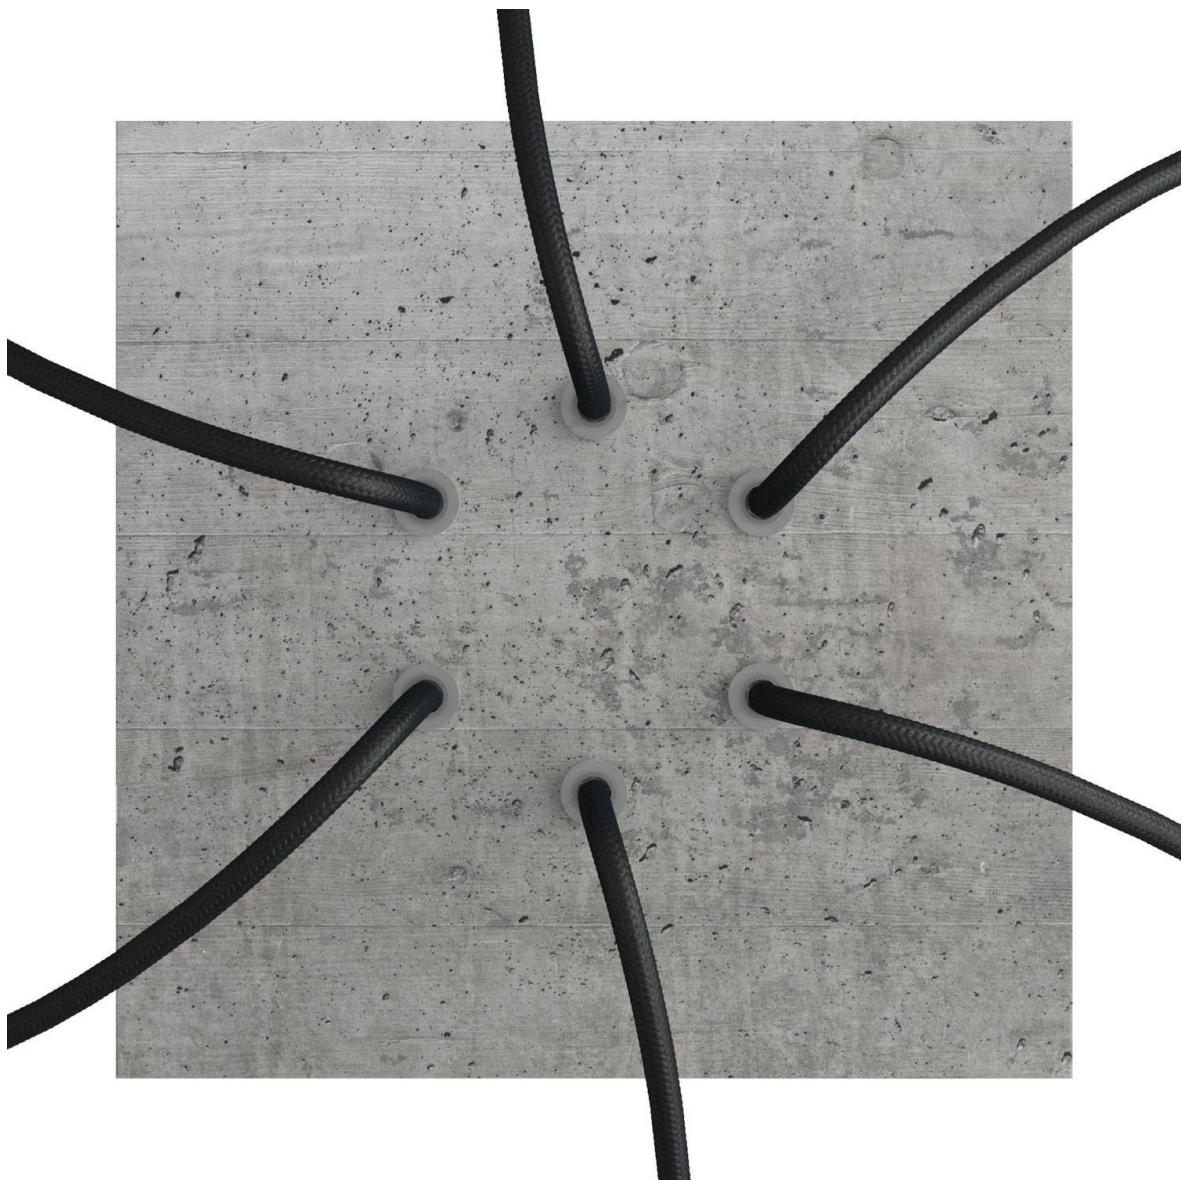

Reference: KROQ206F106

EAN13: 8057730843829

Product title:

6 Holes - LARGE Square Ceiling Canopy Kit - Rose One System

Product attributes:

Decoration: Matt White, Matt Black, Marble Marquina, Marble Carrara, Concrete, Satin Brass Dibond, Satin Copper Dibond, Satin Steel Dibond, Wood, Anthracite, Mirror, Yellow mustard, Soft blue, Petrol, Soft Green

Ceiling Rose Colour: White, Black

Product image: