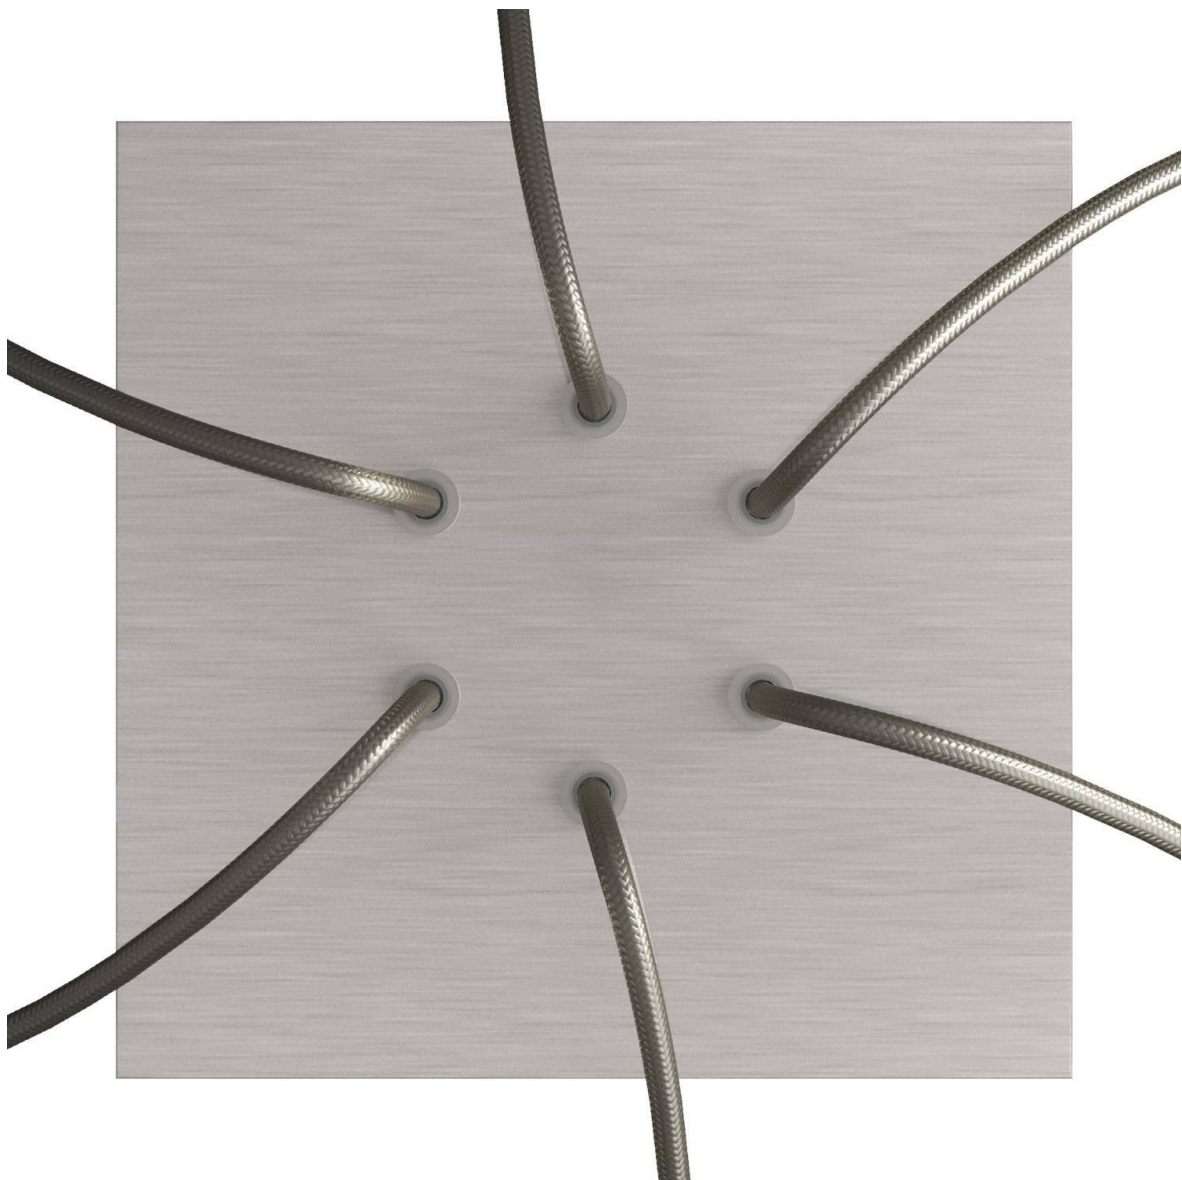

Reference: KROQ206F109

EAN13: 8057730862820

Product title:

6 Holes - LARGE Square Ceiling Canopy Kit - Rose One System

Product attributes:

Decoration: Matt White, Matt Black, Marble Marquina, Marble Carrara, Concrete, Satin Brass Dibond, Satin Copper Dibond, Satin Steel Dibond, Wood, Anthracite, Mirror, Yellow mustard, Soft blue, Petrol, Soft Green

Ceiling Rose Colour: White, Black

Product image: