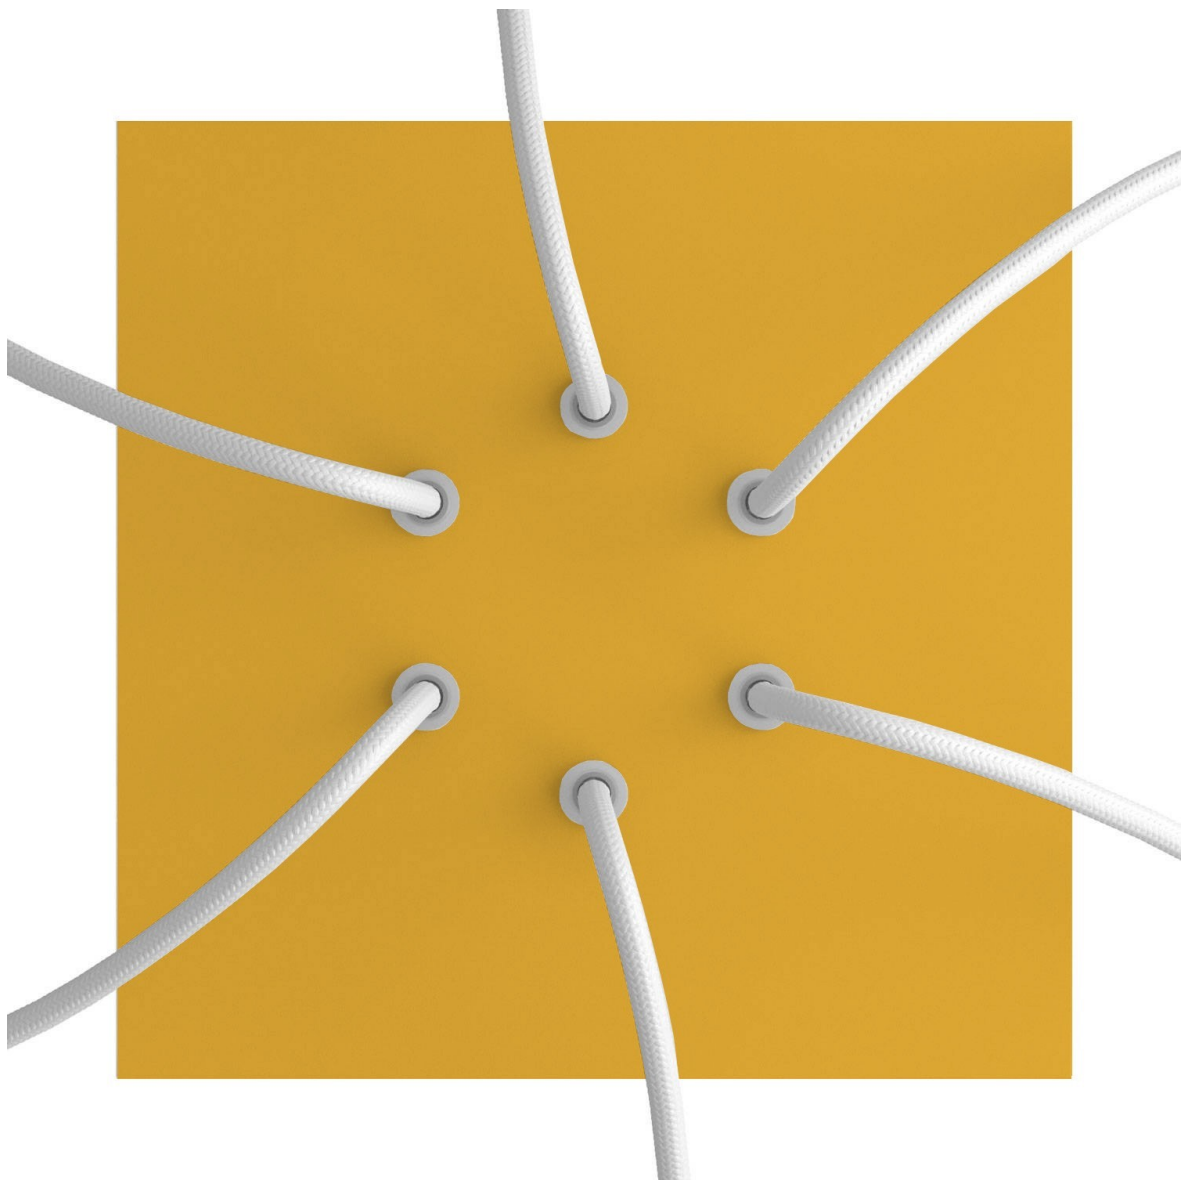

Reference: KROQ206F113

EAN13: 8050997073565

Product title:

6 Holes - LARGE Square Ceiling Canopy Kit - Rose One System

Product attributes:

Decoration: Matt White, Matt Black, Marble Marquina, Marble Carrara, Concrete, Satin Brass
Dibond, Satin Copper Dibond, Satin Steel Dibond, Wood, Anthracite, Mirror, Yellow mustard, Soft
blue, Petrol, Soft Green

Ceiling Rose Colour: White, Black

Product image: