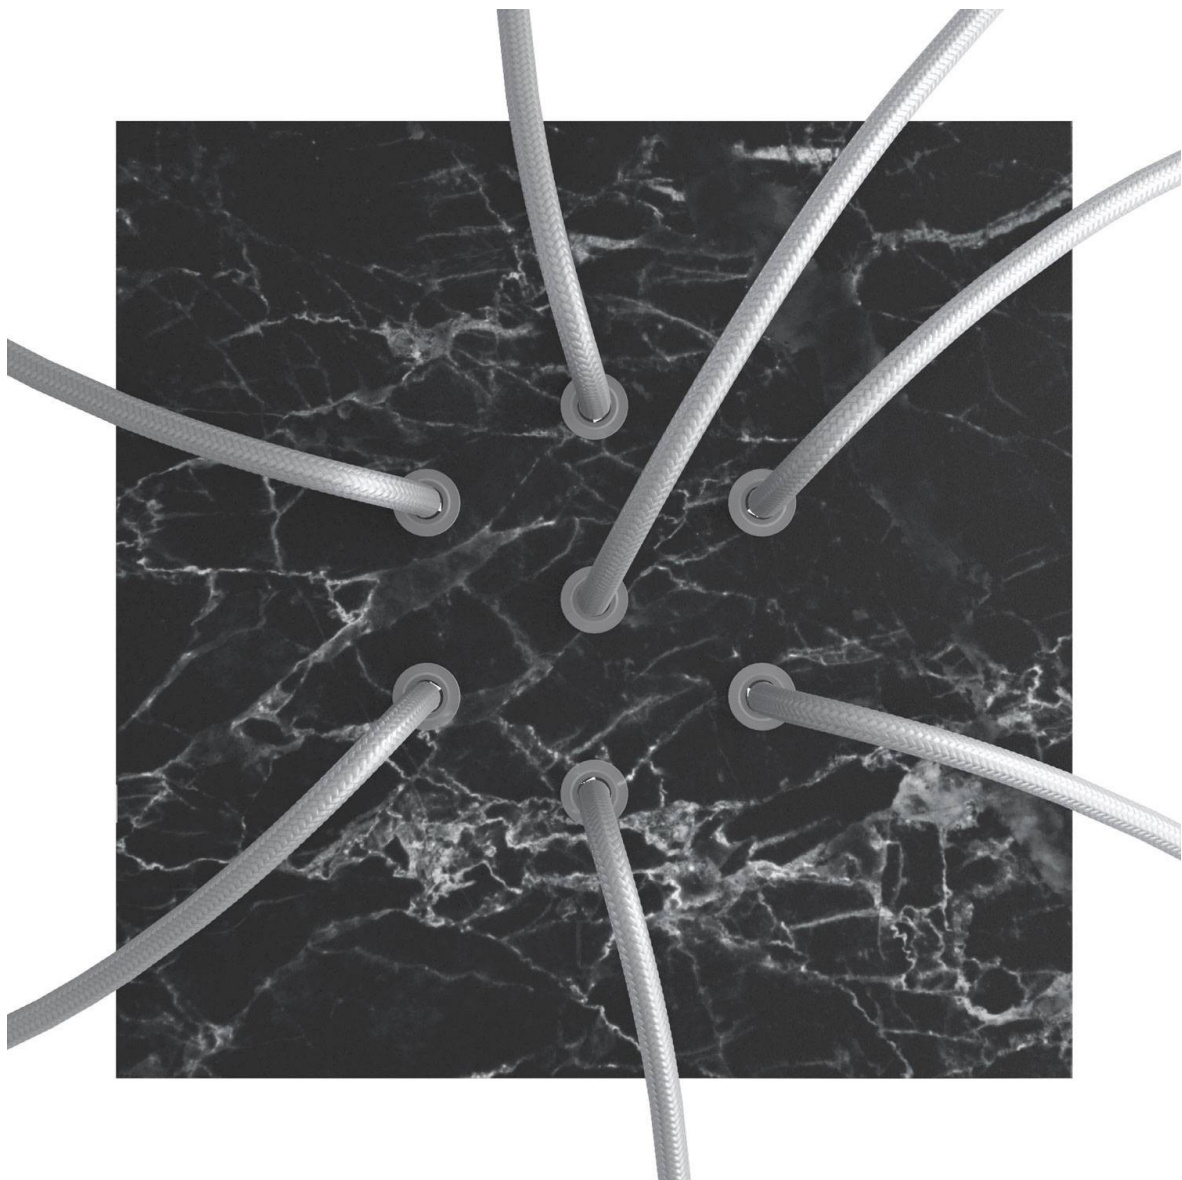

Reference: KROQ207F104

EAN13: 8057730844031

Product title:

7 Holes - LARGE Square Ceiling Canopy Kit - Rose One System

Product attributes:

Decoration: Matt White, Matt Black, Marble Marquina, Marble Carrara, Concrete, Satin Brass Dibond, Satin Copper Dibond, Satin Steel Dibond, Wood, Anthracite, Mirror, Yellow mustard, Soft blue, Petrol, Soft Green

Ceiling Rose Colour: White, Black

Product image: