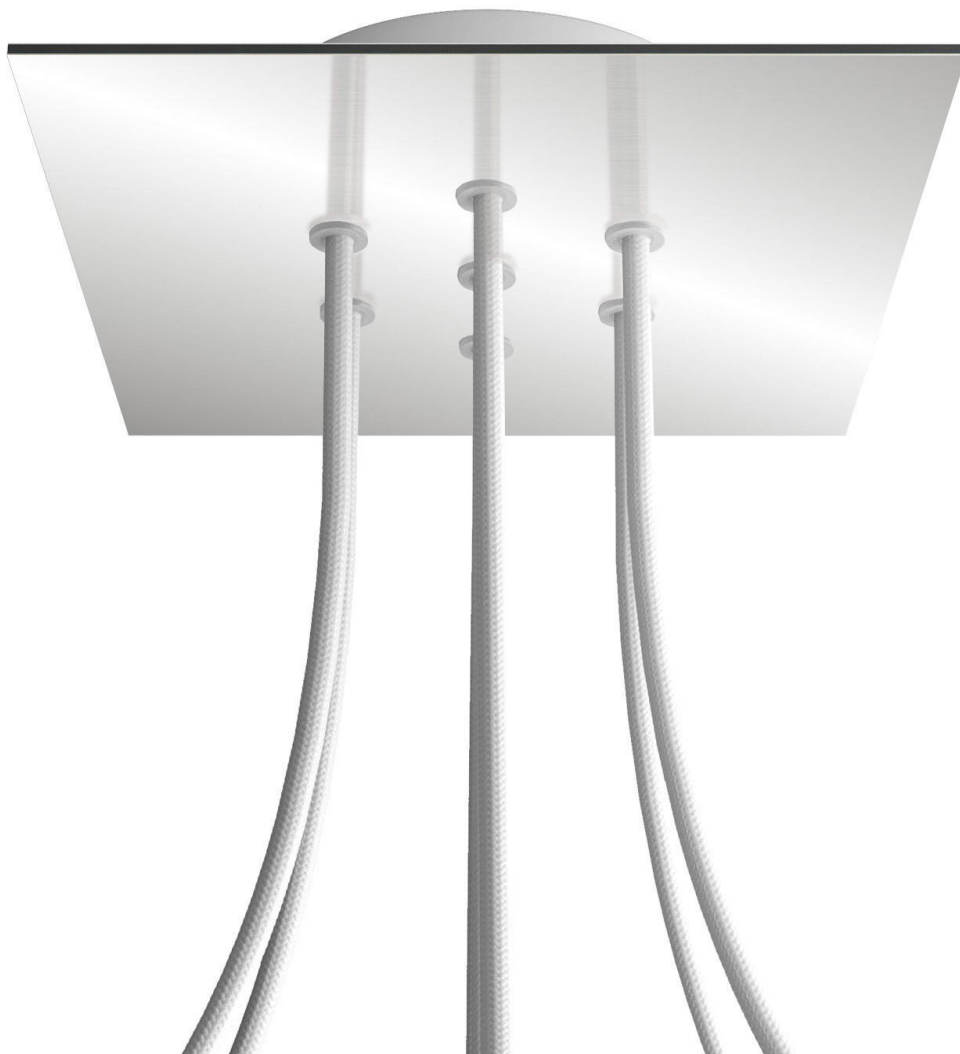

Reference: KROQ207F112

EAN13: 8050997073114

Product title:

7 Holes - LARGE Square Ceiling Canopy Kit - Rose One System

Product attributes:

Decoration: Matt White, Matt Black, Marble Marquina, Marble Carrara, Concrete, Satin Brass Dibond, Satin Copper Dibond, Satin Steel Dibond, Wood, Anthracite, Mirror, Yellow mustard, Soft blue, Petrol, Soft Green

Ceiling Rose Colour: White, Black

Product image:

Product price:

\$39.60 tax included

Product short description:

This Rose One Canopy Kit comes with EVERYTHING you need to make your own 7 hole pendant light utilizing our LARGE Rose One Canopy & square Cover.

What sets this apart from our regular pendant light canopies is that this is a two part system with an extra deep ceiling canopy that allows for easier wiring of connections, as well as a wide cover over the canopy that allows you to create pendant lights, swag chandeliers, cluster lights and more with even greater impact.

This Rose One Canopy Kit includes the following: a LARGE Rose One Cover (7.87" diameter) with pre-drilled holes; a LARGE Extra Deep Rose One Canopy (4.7" diameter); cable clamp strain reliefs; and all brackets & mounting hardware.