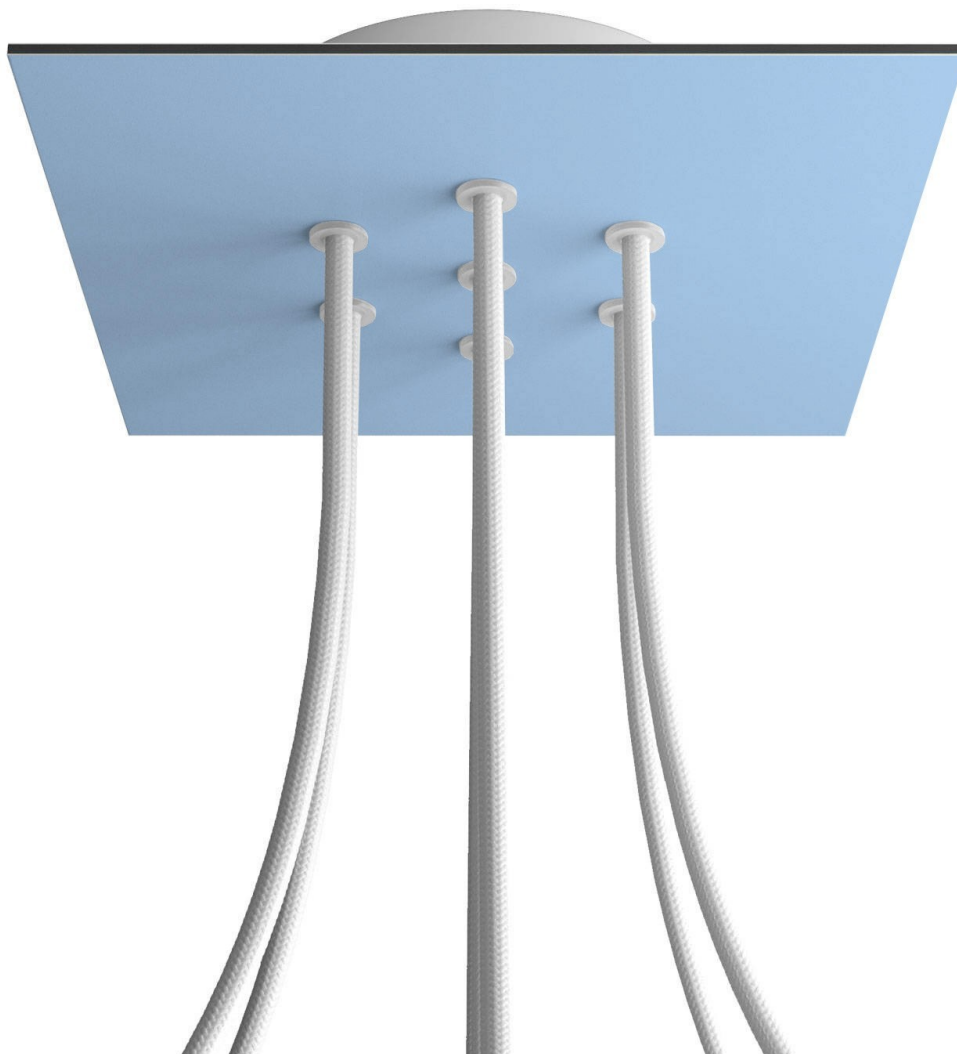

Reference: KROQ207F114

EAN13: 8050997074036

Product title:

7 Holes - LARGE Square Ceiling Canopy Kit - Rose One System

Product attributes:

Decoration: Matt White, Matt Black, Marble Marquina, Marble Carrara, Concrete, Satin Brass
Dibond, Satin Copper Dibond, Satin Steel Dibond, Wood, Anthracite, Mirror, Yellow mustard, Soft
blue, Petrol, Soft Green

Ceiling Rose Colour: White, Black

Product image: