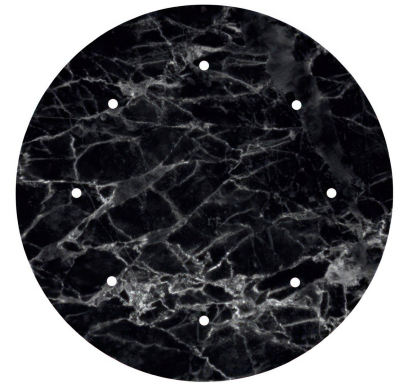

What sets the Rose One System apart from our regular pendant light canopies is that this is a two part system with an extra deep ceiling canopy that allows for easier wiring of connections, as well as a wide cover over the canopy that allows you to create Extra Large pendant lights, swag chandeliers, cluster lights and more with even greater impact.

This Rose One Canopy Kit includes the following: an EXTRA LARGE Rose One Cover (15.75" diameter) with pre-drilled holes; an EXTRA LARGE Extra Deep Rose One Canopy (11.8" diameter); cable clamp strain reliefs; and all brackets & mounting hardware.

- EXTRA LARGE Rose One Cover
- Material: aluminum or dibond
- Diameter: 15.75 inches
- Hole diameters: 10 mm (3/8")
- Thickness: if aluminum 1 mm, if dibond 3 mm
- Clear plastic cable clamp strain reliefs included (1 per hole)

The Rose One System is Patent Pending

Product features:

Material: Metal

Material: Dibond

Material: Aluminium

Product gallery:

-  x8
-  x4
-  x4