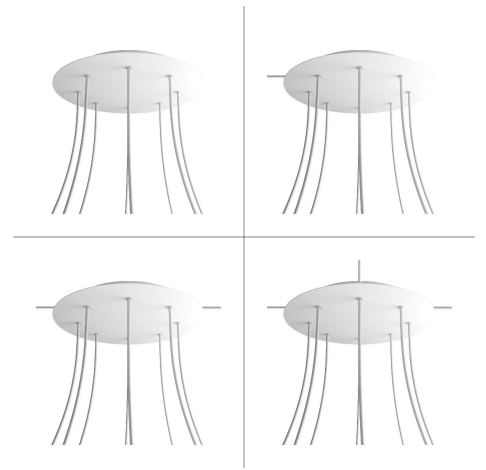

Product features:

Material: Metal

Material: Dibond

Material: Aluminium

Product gallery:

- x8
- x4
- x4