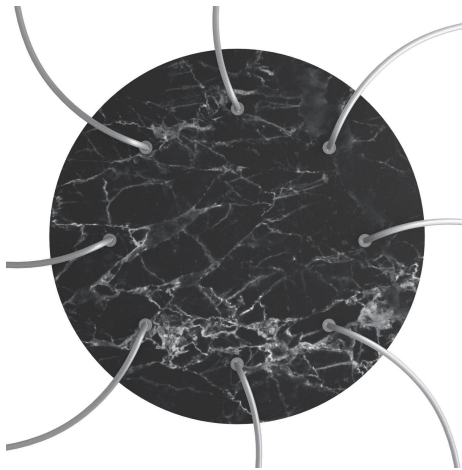

What sets the Rose One System apart from our regular pendant light canopies is that this is a two part system with an extra deep ceiling canopy that allows for easier wiring of connections, as well as a wide cover over the canopy that allows you to create Extra Large pendant lights, swag chandeliers, cluster lights and more with even greater impact.

This Rose One Canopy Kit includes the following: an EXTRA LARGE Rose One Cover (15.75" diameter) with pre-drilled holes; an EXTRA LARGE Extra Deep Rose One Canopy (11.8" diameter); cable clamp strain reliefs; and all brackets & mounting hardware.

- EXTRA LARGE Rose One Cover
- Material: aluminum or dibond
- Diameter: 15.75 inches
- Hole diameters: 10 mm (3/8")
- Thickness: if aluminum 1 mm, if dibond 3 mm
- Clear plastic cable clamp strain reliefs included (1 per hole)

The Rose One System is Patent Pending

Product features:

Material: Metal

Material: Dibond

Material: Aluminium

Product gallery:

-  x8
-  x4
-  x4