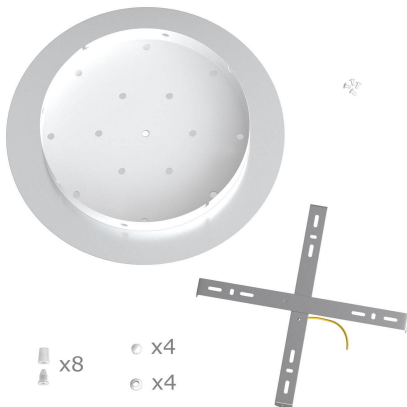

What sets the Rose One System apart from our regular pendant light canopies is that this is a two part system with an extra deep ceiling canopy that allows for easier wiring of connections, as well as a wide cover over the canopy that allows you to create Extra Large pendant lights, swag chandeliers, cluster lights and more with even greater impact.

Product description:**Technical data for EXTRA LARGE Round Ceiling Canopy Kit - Rose One System**

- EXTRA LARGE Extra Deep Rose One Ceiling Canopy
- Diameter: 11.8 inches
- Height: 1.38 inches
- Material: metal
- Bracket fasteners
- 4 Caps and 4 rubber grommets are included for side holes

- EXTRA LARGE Rose One Cover
- Material: aluminum or dibond
- Diameter: 15.75 inches
- Hole diameters: 10 mm (3/8")
- Thickness: if aluminum 1 mm, if dibond 3 mm
- Clear plastic cable clamp strain reliefs included (1 per hole)

The Rose One System is Patent Pending

Product features:

Material: Metal

Material: Dibond

Material: Aluminium

Product gallery:

-  x8
-  x4
-  x4