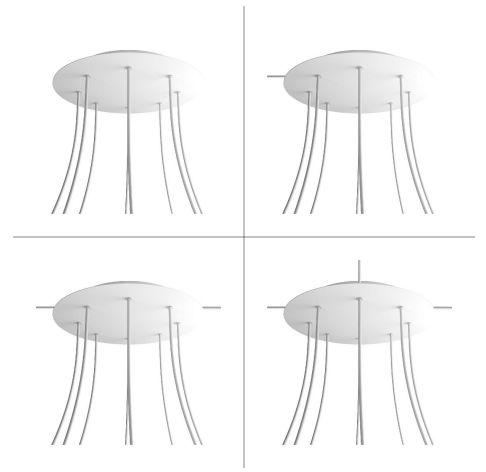

Product features:

Material: Metal

Material: Dibond

Material: Aluminium

Product gallery:

- x8
- x4
- x4