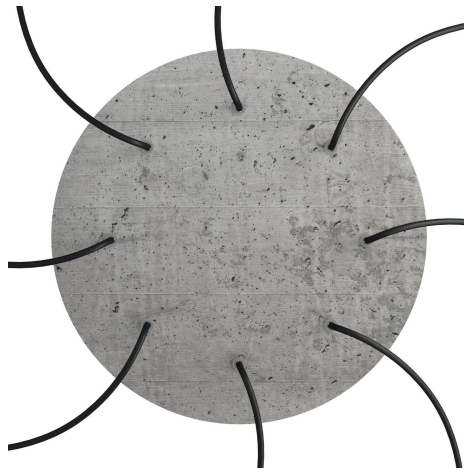

What sets the Rose One System apart from our regular pendant light canopies is that this is a two part system with an extra deep ceiling canopy that allows for easier wiring of connections, as well as a wide cover over the canopy that allows you to create Extra Large pendant lights, swag chandeliers, cluster lights and more with even greater impact.

This Rose One Canopy Kit includes the following: an EXTRA LARGE Rose One Cover (15.75" diameter) with pre-drilled holes; an EXTRA LARGE Extra Deep Rose One Canopy (11.8" diameter); cable clamp strain reliefs; and all brackets & mounting hardware.

Product description:**Technical data for EXTRA LARGE Round Ceiling Canopy Kit - Rose One System**

- EXTRA LARGE Extra Deep Rose One Ceiling Canopy
- Diameter: 11.8 inches
- Height: 1.38 inches
- Material: metal
- Bracket fasteners
- 4 Caps and 4 rubber grommets are included for side holes

The Rose One System is Patent Pending

Product features:

Material: Metal

Material: Dibond

Material: Aluminium

Product gallery:

-  x8
-  x4
-  x4