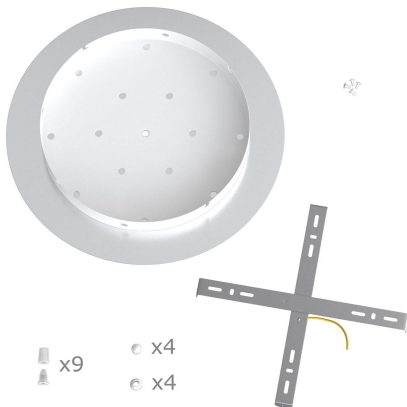

What sets the Rose One System apart from our regular pendant light canopies is that this is a two part system with an extra deep ceiling canopy that allows for easier wiring of connections, as well as a wide cover over the canopy that allows you to create Extra Large pendant lights, swag chandeliers, cluster lights and more with even greater impact.

Product description:**Technical data for EXTRA LARGE Round Ceiling Canopy Kit - Rose One System**

- EXTRA LARGE Extra Deep Rose One Ceiling Canopy
- Diameter: 11.8 inches
- Height: 1.38 inches
- Material: metal
- Bracket fasteners
- 4 Caps and 4 rubber grommets are included for side holes

- EXTRA LARGE Rose One Cover
- Material: aluminum or dibond
- Diameter: 15.75 inches
- Hole diameters: 10 mm (3/8")
- Thickness: if aluminum 1 mm, if dibond 3 mm
- Clear plastic cable clamp strain reliefs included (1 per hole)

The Rose One System is Patent Pending

Product features:

Material: Metal

Material: Dibond

Material: Aluminium

Product gallery:

- x9
- x4
- x4