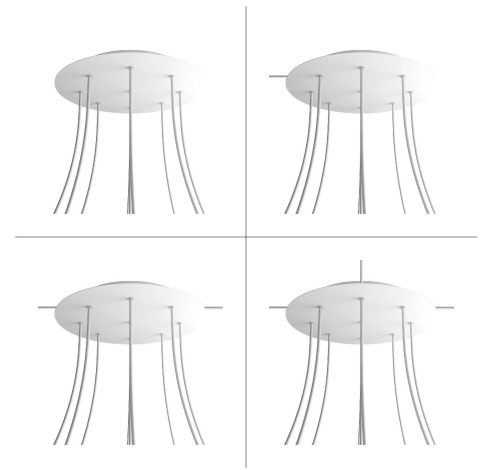

Product features:

Material: Metal

Material: Dibond

Material: Aluminium

Product gallery:

- x9
- x4
- x4