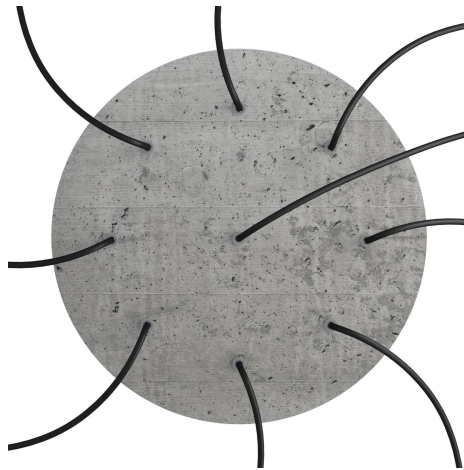

Product features:

Material: Metal

Material: Dibond

Material: Aluminium

Product gallery:

- x9
- x4
- x4