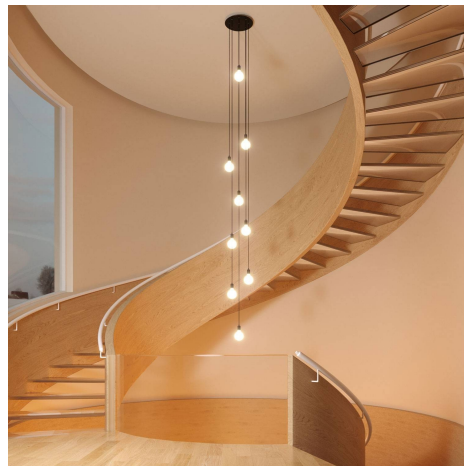

Product features:

Material: Metal

Material: Dibond

Material: Aluminium

Product gallery:

- x9
- x4
- x4