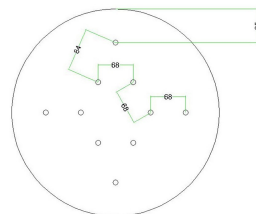

Product features:

Material: Metal

Material: Dibond

Material: Aluminium

Product gallery:

- x10
- x4
- x4