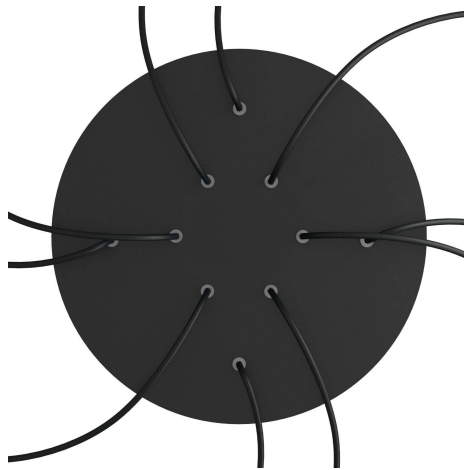

Product features:

Material: Metal

Material: Dibond

Material: Aluminium

Product gallery:

- x10
- x4
- x4