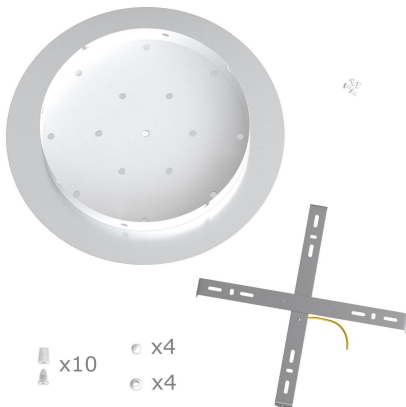

What sets the Rose One System apart from our regular pendant light canopies is that this is a two part system with an extra deep ceiling canopy that allows for easier wiring of connections, as well as a wide cover over the canopy that allows you to create Extra Large pendant lights, swag chandeliers, cluster lights and more with even greater impact.

Product description:**Technical data for EXTRA LARGE Round Ceiling Canopy Kit - Rose One System**

- EXTRA LARGE Extra Deep Rose One Ceiling Canopy
- Diameter: 11.8 inches
- Height: 1.38 inches
- Material: metal
- Bracket fasteners
- 4 Caps and 4 rubber grommets are included for side holes

- EXTRA LARGE Rose One Cover
- Material: aluminum or dibond
- Diameter: 15.75 inches
- Hole diameters: 10 mm (3/8")
- Thickness: if aluminum 1 mm, if dibond 3 mm
- Clear plastic cable clamp strain reliefs included (1 per hole)

The Rose One System is Patent Pending

Product features:

Material: Metal

Material: Dibond

Material: Aluminium

Product gallery:

- x10
- x4
- x4