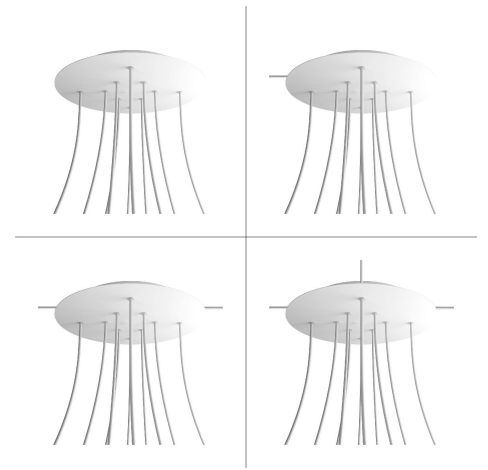

What sets the Rose One System apart from our regular pendant light canopies is that this is a two part system with an extra deep ceiling canopy that allows for easier wiring of connections, as well as a wide cover over the canopy that allows you to create Extra Large pendant lights, swag chandeliers, cluster lights and more with even greater impact.

Product description:**Technical data for EXTRA LARGE Round Ceiling Canopy Kit - Rose One System**

- EXTRA LARGE Extra Deep Rose One Ceiling Canopy
- Diameter: 11.8 inches
- Height: 1.38 inches
- Material: metal
- Bracket fasteners
- 4 Caps and 4 rubber grommets are included for side holes

- EXTRA LARGE Rose One Cover
- Material: aluminum or dibond
- Diameter: 15.75 inches
- Hole diameters: 10 mm (3/8")
- Thickness: if aluminum 1 mm, if dibond 3 mm
- Clear plastic cable clamp strain reliefs included (1 per hole)

The Rose One System is Patent Pending

Product features:

Material: Metal

Material: Dibond

Material: Aluminium

Product gallery:

- x10
- x4
- x4