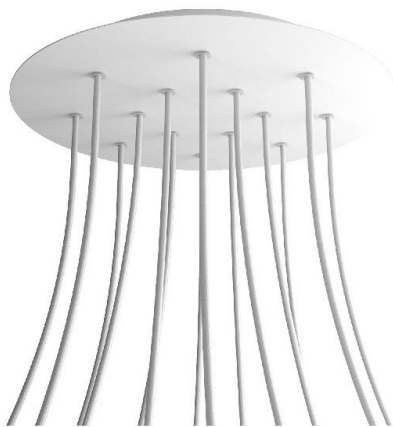

Reference: KROR4014F103

EAN13: 8057730847117

Product title:

14 Holes - EXTRA LARGE Round Ceiling Canopy Kit - Rose One System

Product attributes:

Decoration: Matt White, Matt Black, Marble Marquina, Marble Carrara, Concrete, Satin Brass
Dibond, Satin Copper Dibond, Satin Steel Dibond, Wood, Anthracite, Mirror, Yellow mustard, Soft
blue, Petrol, Soft Green

Ceiling Rose Colour: White, Black

Product image:

Product price:

\$100.40 tax included

Product short description:

This Rose One Canopy Kit comes with EVERYTHING you need to make your own 14 hole pendant light utilizing our EXTRA LARGE Rose One Canopy & round Cover.

What sets the Rose One System apart from our regular pendant light canopies is that this is a two part system with an extra deep ceiling canopy that allows for easier wiring of connections, as well as a wide cover over the canopy that allows you to create Extra Large pendant lights, swag chandeliers, cluster lights and more with even greater impact.

This Rose One Canopy Kit includes the following: an EXTRA LARGE Rose One Cover (15.75" diameter) with pre-drilled holes; an EXTRA LARGE Extra Deep Rose One Canopy (11.8" diameter); cable clamp strain reliefs; and all brackets & mounting hardware.