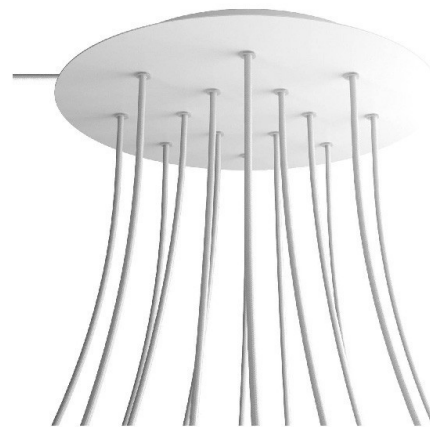

Reference: KROR4014F103

EAN13: 8057730847117

Product title:

14 Holes - EXTRA LARGE Round Ceiling Canopy Kit - Rose One System

Product attributes:

Decoration: Matt White, Matt Black, Marble Marquina, Marble Carrara, Concrete, Satin Brass
Dibond, Satin Copper Dibond, Satin Steel Dibond, Wood, Anthracite, Mirror, Yellow mustard, Soft
blue, Petrol, Soft Green

Ceiling Rose Colour: White, Black

Product image:

Product price:

\$100.40 tax included

Product short description:

This Rose One Canopy Kit comes with EVERYTHING you need to make your own 14 hole pendant light utilizing our EXTRA LARGE Rose One Canopy & round Cover.

What sets the Rose One System apart from our regular pendant light canopies is that this is a two part system with an extra deep ceiling canopy that allows for easier wiring of connections, as well as a wide cover over the canopy that allows you to create Extra Large pendant lights, swag chandeliers, cluster lights and more with even greater impact.

This Rose One Canopy Kit includes the following: an EXTRA LARGE Rose One Cover (15.75" diameter) with pre-drilled holes; an EXTRA LARGE Extra Deep Rose One Canopy (11.8" diameter); cable clamp strain reliefs; and all brackets & mounting hardware.