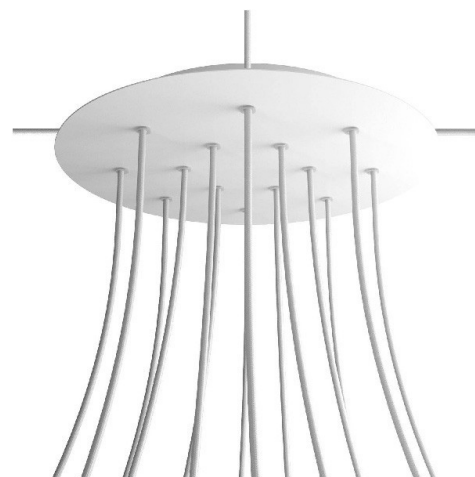

Reference: KROR4014F103

EAN13: 8057730847117

Product title:

14 Holes - EXTRA LARGE Round Ceiling Canopy Kit - Rose One System

Product attributes:

Decoration: Matt White, Matt Black, Marble Marquina, Marble Carrara, Concrete, Satin Brass
Dibond, Satin Copper Dibond, Satin Steel Dibond, Wood, Anthracite, Mirror, Yellow mustard, Soft
blue, Petrol, Soft Green

Ceiling Rose Colour: White, Black

Product image:

Product price:

\$100.40 tax included

Product short description:

This Rose One Canopy Kit comes with EVERYTHING you need to make your own 14 hole pendant light utilizing our EXTRA LARGE Rose One Canopy & round Cover.

What sets the Rose One System apart from our regular pendant light canopies is that this is a two part system with an extra deep ceiling canopy that allows for easier wiring of connections, as well as a wide cover over the canopy that allows you to create Extra Large pendant lights, swag chandeliers, cluster lights and more with even greater impact.

This Rose One Canopy Kit includes the following: an EXTRA LARGE Rose One Cover (15.75" diameter) with pre-drilled holes; an EXTRA LARGE Extra Deep Rose One Canopy (11.8" diameter); cable clamp strain reliefs; and all brackets & mounting hardware.