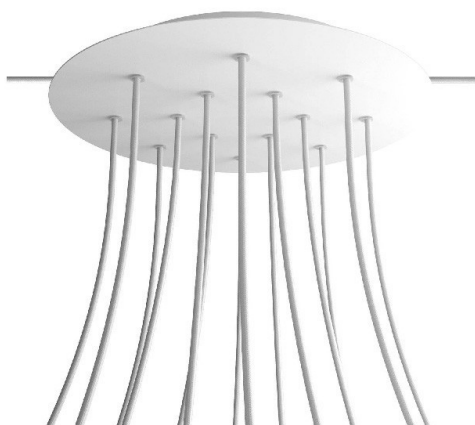

Reference: KROR4014F103

EAN13: 8057730847117

Product title:

14 Holes - EXTRA LARGE Round Ceiling Canopy Kit - Rose One System

Product attributes:

Decoration: Matt White, Matt Black, Marble Marquina, Marble Carrara, Concrete, Satin Brass
Dibond, Satin Copper Dibond, Satin Steel Dibond, Wood, Anthracite, Mirror, Yellow mustard, Soft
blue, Petrol, Soft Green

Ceiling Rose Colour: White, Black

Product image:

Product price:

\$100.40 tax included

Product short description:

This Rose One Canopy Kit comes with EVERYTHING you need to make your own 14 hole pendant light utilizing our EXTRA LARGE Rose One Canopy & round Cover.

What sets the Rose One System apart from our regular pendant light canopies is that this is a two part system with an extra deep ceiling canopy that allows for easier wiring of connections, as well as a wide cover over the canopy that allows you to create Extra Large pendant lights, swag chandeliers, cluster lights and more with even greater impact.

This Rose One Canopy Kit includes the following: an EXTRA LARGE Rose One Cover (15.75" diameter) with pre-drilled holes; an EXTRA LARGE Extra Deep Rose One Canopy (11.8" diameter); cable clamp strain reliefs; and all brackets & mounting hardware.