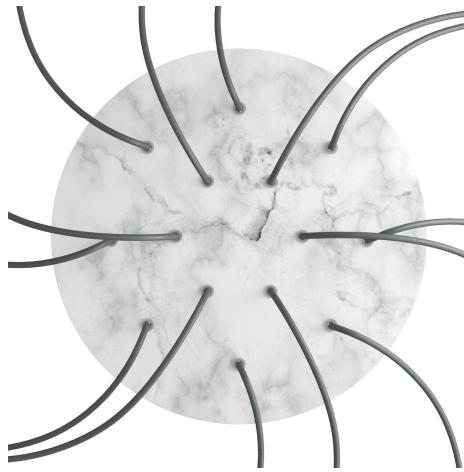

Product features:

Material: Metal

Material: Dibond

Material: Aluminium

Product gallery:

- x14
- x4
- x4