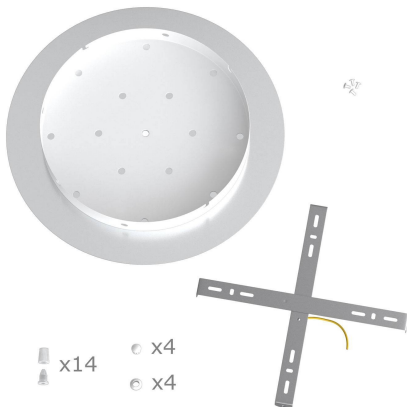

What sets the Rose One System apart from our regular pendant light canopies is that this is a two part system with an extra deep ceiling canopy that allows for easier wiring of connections, as well as a wide cover over the canopy that allows you to create Extra Large pendant lights, swag chandeliers, cluster lights and more with even greater impact.

Product description:**Technical data for EXTRA LARGE Round Ceiling Canopy Kit - Rose One System**

- EXTRA LARGE Extra Deep Rose One Ceiling Canopy
- Diameter: 11.8 inches
- Height: 1.38 inches
- Material: metal
- Bracket fasteners
- 4 Caps and 4 rubber grommets are included for side holes

- EXTRA LARGE Rose One Cover
- Material: aluminum or dibond
- Diameter: 15.75 inches
- Hole diameters: 10 mm (3/8")
- Thickness: if aluminum 1 mm, if dibond 3 mm
- Clear plastic cable clamp strain reliefs included (1 per hole)

The Rose One System is Patent Pending

Product features:

Material: Metal

Material: Dibond

Material: Aluminium

Product gallery:

- x14
- x4
- x4