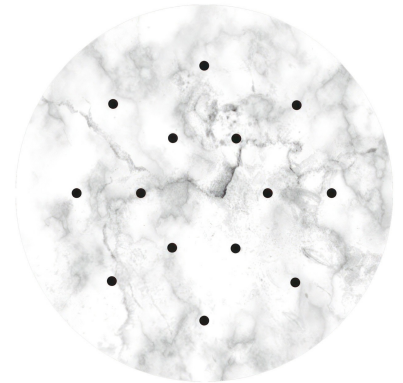

Product features:

Material: Metal

Material: Dibond

Material: Aluminium

Product gallery:

- x14
- x4
- x4