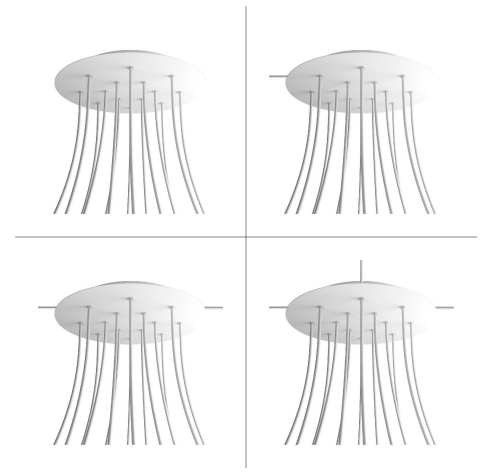

What sets the Rose One System apart from our regular pendant light canopies is that this is a two part system with an extra deep ceiling canopy that allows for easier wiring of connections, as well as a wide cover over the canopy that allows you to create Extra Large pendant lights, swag chandeliers, cluster lights and more with even greater impact.

Product description:**Technical data for EXTRA LARGE Round Ceiling Canopy Kit - Rose One System**

- EXTRA LARGE Extra Deep Rose One Ceiling Canopy
- Diameter: 11.8 inches
- Height: 1.38 inches
- Material: metal
- Bracket fasteners
- 4 Caps and 4 rubber grommets are included for side holes

- EXTRA LARGE Rose One Cover
- Material: aluminum or dibond
- Diameter: 15.75 inches
- Hole diameters: 10 mm (3/8")
- Thickness: if aluminum 1 mm, if dibond 3 mm
- Clear plastic cable clamp strain reliefs included (1 per hole)

The Rose One System is Patent Pending

Product features:

Material: Metal

Material: Dibond

Material: Aluminium

Product gallery:

- x14
- x4
- x4