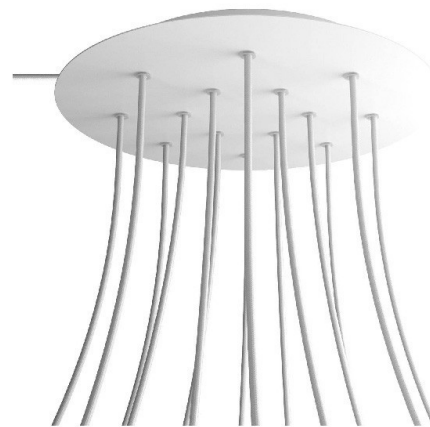

Reference: KROR4014F110

EAN13: 8050997072223

Product title:

14 Holes - EXTRA LARGE Round Ceiling Canopy Kit - Rose One System

Product attributes:

Decoration: Matt White, Matt Black, Marble Marquina, Marble Carrara, Concrete, Satin Brass Dibond, Satin Copper Dibond, Satin Steel Dibond, Wood, Anthracite, Mirror, Yellow mustard, Soft blue, Petrol, Soft Green

Ceiling Rose Colour: White, Black

Product image:

Product price:

\$100.40 tax included

Product short description:

This Rose One Canopy Kit comes with EVERYTHING you need to make your own 14 hole pendant light utilizing our EXTRA LARGE Rose One Canopy & round Cover.

What sets the Rose One System apart from our regular pendant light canopies is that this is a two part system with an extra deep ceiling canopy that allows for easier wiring of connections, as well as a wide cover over the canopy that allows you to create Extra Large pendant lights, swag chandeliers, cluster lights and more with even greater impact.

This Rose One Canopy Kit includes the following: an EXTRA LARGE Rose One Cover (15.75" diameter) with pre-drilled holes; an EXTRA LARGE Extra Deep Rose One Canopy (11.8" diameter); cable clamp strain reliefs; and all brackets & mounting hardware.