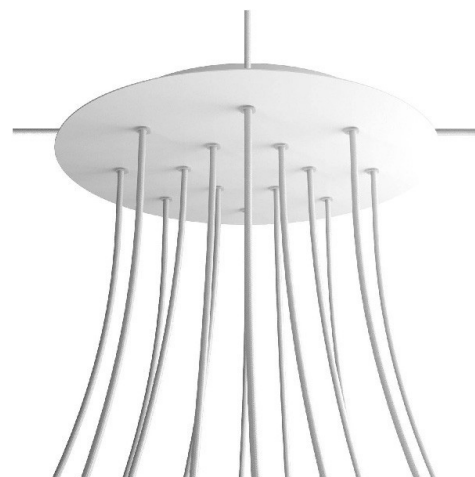

Reference: KROR4014F110

EAN13: 8050997072223

Product title:

14 Holes - EXTRA LARGE Round Ceiling Canopy Kit - Rose One System

Product attributes:

Decoration: Matt White, Matt Black, Marble Marquina, Marble Carrara, Concrete, Satin Brass Dibond, Satin Copper Dibond, Satin Steel Dibond, Wood, Anthracite, Mirror, Yellow mustard, Soft blue, Petrol, Soft Green

Ceiling Rose Colour: White, Black

Product image:

Product price:

\$100.40 tax included

Product short description:

This Rose One Canopy Kit comes with EVERYTHING you need to make your own 14 hole pendant light utilizing our EXTRA LARGE Rose One Canopy & round Cover.

What sets the Rose One System apart from our regular pendant light canopies is that this is a two part system with an extra deep ceiling canopy that allows for easier wiring of connections, as well as a wide cover over the canopy that allows you to create Extra Large pendant lights, swag chandeliers, cluster lights and more with even greater impact.

This Rose One Canopy Kit includes the following: an EXTRA LARGE Rose One Cover (15.75" diameter) with pre-drilled holes; an EXTRA LARGE Extra Deep Rose One Canopy (11.8" diameter); cable clamp strain reliefs; and all brackets & mounting hardware.