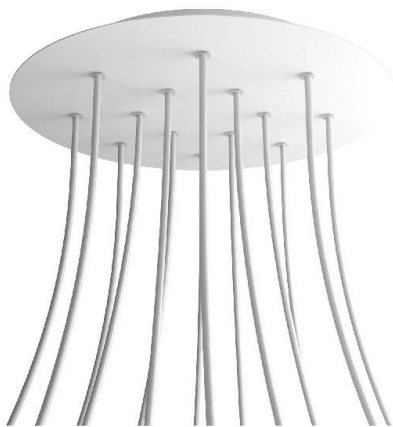

Reference: KROR4014F110

EAN13: 8050997072223

Product title:

14 Holes - EXTRA LARGE Round Ceiling Canopy Kit - Rose One System

Product attributes:

Decoration: Matt White, Matt Black, Marble Marquina, Marble Carrara, Concrete, Satin Brass Dibond, Satin Copper Dibond, Satin Steel Dibond, Wood, Anthracite, Mirror, Yellow mustard, Soft blue, Petrol, Soft Green

Ceiling Rose Colour: White, Black

Product image:

Product price:

\$100.40 tax included

Product short description:

This Rose One Canopy Kit comes with EVERYTHING you need to make your own 14 hole pendant light utilizing our EXTRA LARGE Rose One Canopy & round Cover.

What sets the Rose One System apart from our regular pendant light canopies is that this is a two part system with an extra deep ceiling canopy that allows for easier wiring of connections, as well as a wide cover over the canopy that allows you to create Extra Large pendant lights, swag chandeliers, cluster lights and more with even greater impact.

This Rose One Canopy Kit includes the following: an EXTRA LARGE Rose One Cover (15.75" diameter) with pre-drilled holes; an EXTRA LARGE Extra Deep Rose One Canopy (11.8" diameter); cable clamp strain reliefs; and all brackets & mounting hardware.