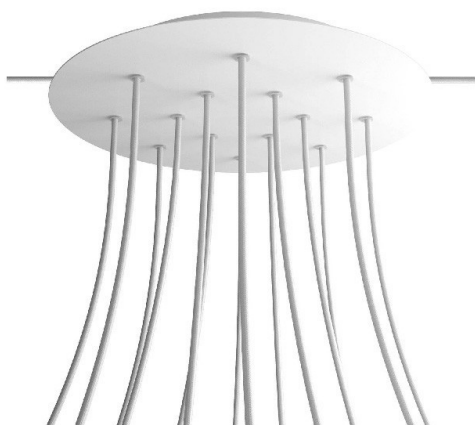

Reference: KROR4014F110

EAN13: 8050997072223

Product title:

14 Holes - EXTRA LARGE Round Ceiling Canopy Kit - Rose One System

Product attributes:

Decoration: Matt White, Matt Black, Marble Marquina, Marble Carrara, Concrete, Satin Brass Dibond, Satin Copper Dibond, Satin Steel Dibond, Wood, Anthracite, Mirror, Yellow mustard, Soft blue, Petrol, Soft Green

Ceiling Rose Colour: White, Black

Product image:

Product price:

\$100.40 tax included

Product short description:

This Rose One Canopy Kit comes with EVERYTHING you need to make your own 14 hole pendant light utilizing our EXTRA LARGE Rose One Canopy & round Cover.

What sets the Rose One System apart from our regular pendant light canopies is that this is a two part system with an extra deep ceiling canopy that allows for easier wiring of connections, as well as a wide cover over the canopy that allows you to create Extra Large pendant lights, swag chandeliers, cluster lights and more with even greater impact.

This Rose One Canopy Kit includes the following: an EXTRA LARGE Rose One Cover (15.75" diameter) with pre-drilled holes; an EXTRA LARGE Extra Deep Rose One Canopy (11.8" diameter); cable clamp strain reliefs; and all brackets & mounting hardware.