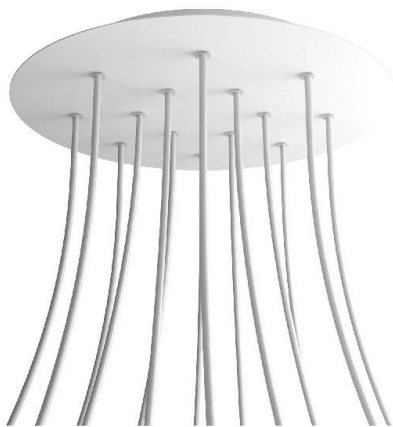

Reference: KROR4014F113

EAN13: 8050997073602

Product title:

14 Holes - EXTRA LARGE Round Ceiling Canopy Kit - Rose One System

Product attributes:

Decoration: Matt White, Matt Black, Marble Marquina, Marble Carrara, Concrete, Satin Brass Dibond, Satin Copper Dibond, Satin Steel Dibond, Wood, Anthracite, Mirror, Yellow mustard, Soft blue, Petrol, Soft Green

Ceiling Rose Colour: White, Black

Product image:

Product price:

\$100.40 tax included

Product short description:

This Rose One Canopy Kit comes with EVERYTHING you need to make your own 14 hole pendant light utilizing our EXTRA LARGE Rose One Canopy & round Cover.

What sets the Rose One System apart from our regular pendant light canopies is that this is a two part system with an extra deep ceiling canopy that allows for easier wiring of connections, as well as a wide cover over the canopy that allows you to create Extra Large pendant lights, swag chandeliers, cluster lights and more with even greater impact.

This Rose One Canopy Kit includes the following: an EXTRA LARGE Rose One Cover (15.75" diameter) with pre-drilled holes; an EXTRA LARGE Extra Deep Rose One Canopy (11.8" diameter); cable clamp strain reliefs; and all brackets & mounting hardware.