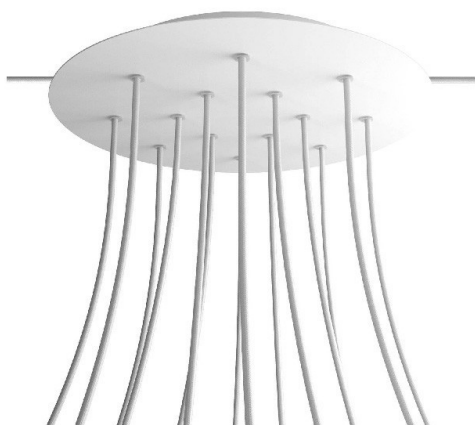

Reference: KROR4014F113

EAN13: 8050997073602

Product title:

14 Holes - EXTRA LARGE Round Ceiling Canopy Kit - Rose One System

Product attributes:

Decoration: Matt White, Matt Black, Marble Marquina, Marble Carrara, Concrete, Satin Brass Dibond, Satin Copper Dibond, Satin Steel Dibond, Wood, Anthracite, Mirror, Yellow mustard, Soft blue, Petrol, Soft Green

Ceiling Rose Colour: White, Black

Product image:

Product price:

\$100.40 tax included

Product short description:

This Rose One Canopy Kit comes with EVERYTHING you need to make your own 14 hole pendant light utilizing our EXTRA LARGE Rose One Canopy & round Cover.

What sets the Rose One System apart from our regular pendant light canopies is that this is a two part system with an extra deep ceiling canopy that allows for easier wiring of connections, as well as a wide cover over the canopy that allows you to create Extra Large pendant lights, swag chandeliers, cluster lights and more with even greater impact.

This Rose One Canopy Kit includes the following: an EXTRA LARGE Rose One Cover (15.75" diameter) with pre-drilled holes; an EXTRA LARGE Extra Deep Rose One Canopy (11.8" diameter); cable clamp strain reliefs; and all brackets & mounting hardware.