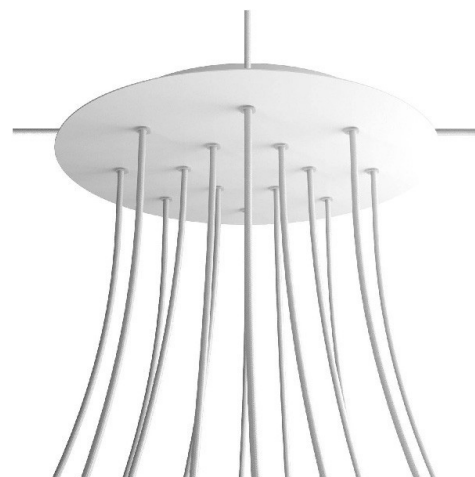

Reference: KROR4014F113

EAN13: 8050997073602

Product title:

14 Holes - EXTRA LARGE Round Ceiling Canopy Kit - Rose One System

Product attributes:

Decoration: Matt White, Matt Black, Marble Marquina, Marble Carrara, Concrete, Satin Brass Dibond, Satin Copper Dibond, Satin Steel Dibond, Wood, Anthracite, Mirror, Yellow mustard, Soft blue, Petrol, Soft Green

Ceiling Rose Colour: White, Black

Product image:

Product price:

\$100.40 tax included

Product short description:

This Rose One Canopy Kit comes with EVERYTHING you need to make your own 14 hole pendant light utilizing our EXTRA LARGE Rose One Canopy & round Cover.

What sets the Rose One System apart from our regular pendant light canopies is that this is a two part system with an extra deep ceiling canopy that allows for easier wiring of connections, as well as a wide cover over the canopy that allows you to create Extra Large pendant lights, swag chandeliers, cluster lights and more with even greater impact.

This Rose One Canopy Kit includes the following: an EXTRA LARGE Rose One Cover (15.75" diameter) with pre-drilled holes; an EXTRA LARGE Extra Deep Rose One Canopy (11.8" diameter); cable clamp strain reliefs; and all brackets & mounting hardware.