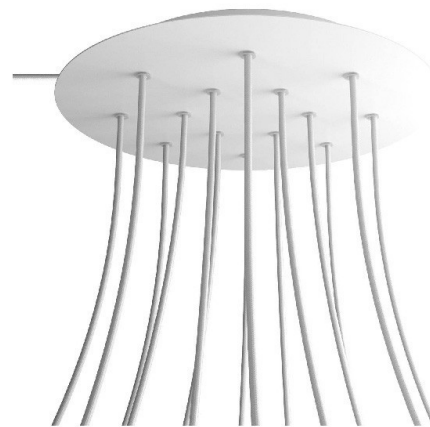

Reference: KROR4014F113

EAN13: 8050997073602

Product title:

14 Holes - EXTRA LARGE Round Ceiling Canopy Kit - Rose One System

Product attributes:

Decoration: Matt White, Matt Black, Marble Marquina, Marble Carrara, Concrete, Satin Brass Dibond, Satin Copper Dibond, Satin Steel Dibond, Wood, Anthracite, Mirror, Yellow mustard, Soft blue, Petrol, Soft Green

Ceiling Rose Colour: White, Black

Product image:

Product price:

\$100.40 tax included

Product short description:

This Rose One Canopy Kit comes with EVERYTHING you need to make your own 14 hole pendant light utilizing our EXTRA LARGE Rose One Canopy & round Cover.

What sets the Rose One System apart from our regular pendant light canopies is that this is a two part system with an extra deep ceiling canopy that allows for easier wiring of connections, as well as a wide cover over the canopy that allows you to create Extra Large pendant lights, swag chandeliers, cluster lights and more with even greater impact.

This Rose One Canopy Kit includes the following: an EXTRA LARGE Rose One Cover (15.75" diameter) with pre-drilled holes; an EXTRA LARGE Extra Deep Rose One Canopy (11.8" diameter); cable clamp strain reliefs; and all brackets & mounting hardware.